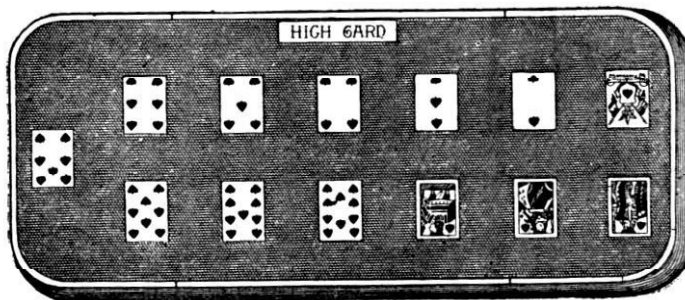

GENUINE HARRIS INLAID SQUARE EDGE CHECKS INDESTRUCTIBLE

\$35 per M

FARO CHECKS

\$35 per M

Perfection No. 79

Unique No. 82

The chips hereon represented are the genuine original square edge HARRIS Check and are absolutely guaranteed as being exactly as herewith represented. There are no other checks made to equal these square edge chips. They are always uniform in stack color, perfection of finish and are made of the very finest materials. Red, White, Blue, Yellow and Chocolate colors always in stock.

Horse Shoe No. 709 Square Edge

Star and Crescent No. 788 Sq. Edge

Roman No. 707 Square Edge

Inlaid Monarch Fleur de Lis No. 34 Square Edge

Triumph No. 77 Square Edge

Initial No. 11 Square Edge

We can furnish you **Initial Checks** in the following letters: B C D F G H J S W Y T M Square Edge at \$3.50 per 100; \$35 per M; Round Edge \$25 per M.

FARO SPREADS

Broadcloth with high card - \$10
 " on straight board - 12
 " on fold-up boards - 15
 Enamelled cloth
 " on straight board 7

Faro layouts are made of Black Walnut. Rims, highly polished, Piano finish. Are 3/8 and 1/2 thick, all layouts being made of Best Simmonds cloth.