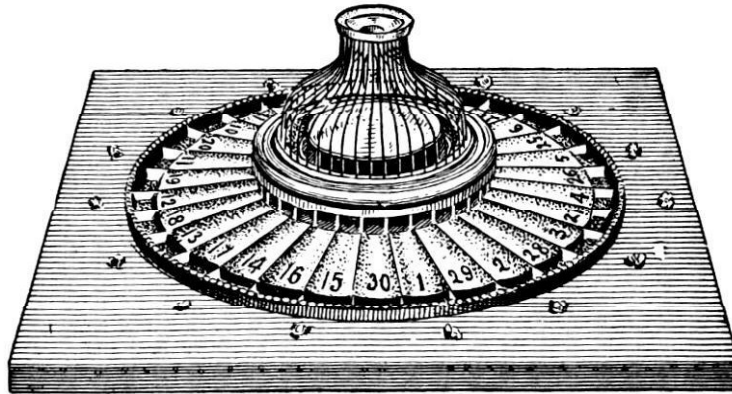

"The Improved Bee Hive"

Buy it while it is new, can be run where all others are barred. Ball is in sight from start to finish.

The Evans "Bee Hive" our leader for 1900, just out. Made to come 2 ways, just the thing for street fairs and all public gatherings, a new one that will get a play where all others fail, has never been played before, can be inspected at all times by anyone nothing to see, secretaries like it the public likes it and "you" will like it. Size 22x22 inches, weight 12 lbs., comes in handsom case.

PRICE \$30.00

THREE - SPINDLE

We guarantee these arrows to run smooth. It is impossible for them to touch one another. ♣ ♣ We also make this game with HORSE LAYOUT. price the same

Size of Layout 36x36 Inches. Arrows 22 Inches.

THE WINNER OF THE DAY Chuck-Luck percentage Banker. Popular and fascinating. The finest and most perfect working three spindle ever made for the trade. Arrows are heavily nickel plated and finished perfectly in every detail. Operate evenly and correctly. **WILL GET THE MONEY EASILY** and quickly and is far more popular than the ordinary spindles so well known and so long used **LAYOUT** richly ornamented in colors and gold and made in best enameled cloth, arrows and stand, one Gold layout 6 nickel plated pins 12 celluloid indicators.