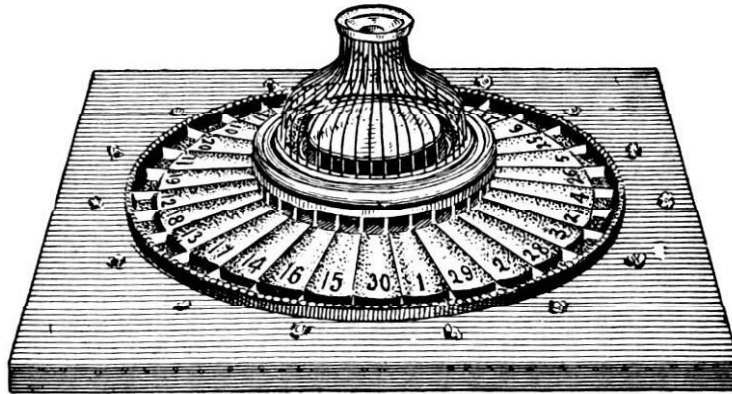

"The Improved Bee Hive"

Buy it while it is new, can be run where all others are barred. Ball is in sight from start to finish.

The Evans "Bee Hive" our leader for 1900, just out. Made to come 2 ways, just the thing for street fairs and all public gatherings, a new one that will get a play where all others fail, has never been played before, can be inspected at all times by anyone nothing to see, secretaries like it the public likes it and "you" will like it. Size 22x22 inches, weight 12 lbs., comes in handsom case.

PRICE \$30.00

THREE - SPINDLE

We guarantee these arrows to run smooth. It is impossible for them to touch one another. We also make this game with HORSE LAYOUT. price the same

Size of Layout 36x36 Inches. Arrows 22 Inches.

THE WINNER OF THE DAY Chuck-Luck percentage Banker. Popular and fascinating. The finest and most perfect working three spindle ever made for the trade. Arrows are heavily nickel plated and finished perfectly in every detail. Operate evenly and correctly. **WILL GET THE MONEY EASILY** and quickly and is far more popular than the ordinary spindles so well known and so long used **LAYOUT** richly ornamented in colors and gold and made in best enameled cloth, arrows and stand, one Gold layout 6 nickel plated pins 12 celluloid indicators.