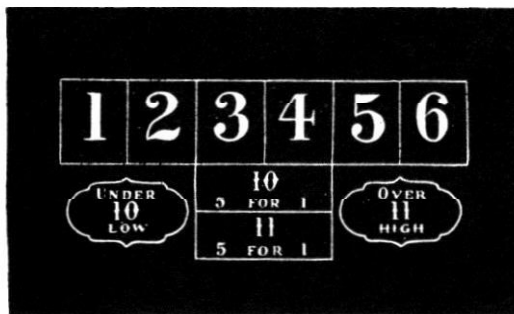

NEW PADDLE SPINDLE

Consisting of one handsome layout which is made to be run with paddles, or red and black. Size 36x36 in. Handsome nickel plated arrow and stand, also 60 nickel plated pins. 12 paddles with 5 numbers each. We guarantee the above to be one of the most attractive games on the road this season.

PRICE COMPLETE \$18.00

Price of Fold up Board \$5.00 extra.

Sent C. O. D. on deposit of \$10.00

The Evans Pocket Roulette Wheel

“ANOTHER NEW ONE.”

This device back of any Live Bar will pay the Rent. Can be made to come High or Low at will. Always Works. Detection impossible. A great game for the Drinks or Cigars, it will perform just as well for Dollars also. A decided novelty, never having been sold before.

Made of Aluminum very light, weight 6 oz., size 3½ inches in diameter.

Price \$1.75

THE NEW HYRONEMUS CHUCK LUCK LAYOUT

The above layout adds 100 per cent to the attractiveness of the game, gives the house a handsome per cent, and makes double the play. The idea is comparatively new, and the layout is a work of art, being made in flashy colors. Is 36x46 inches, painted on best enamel cloth.