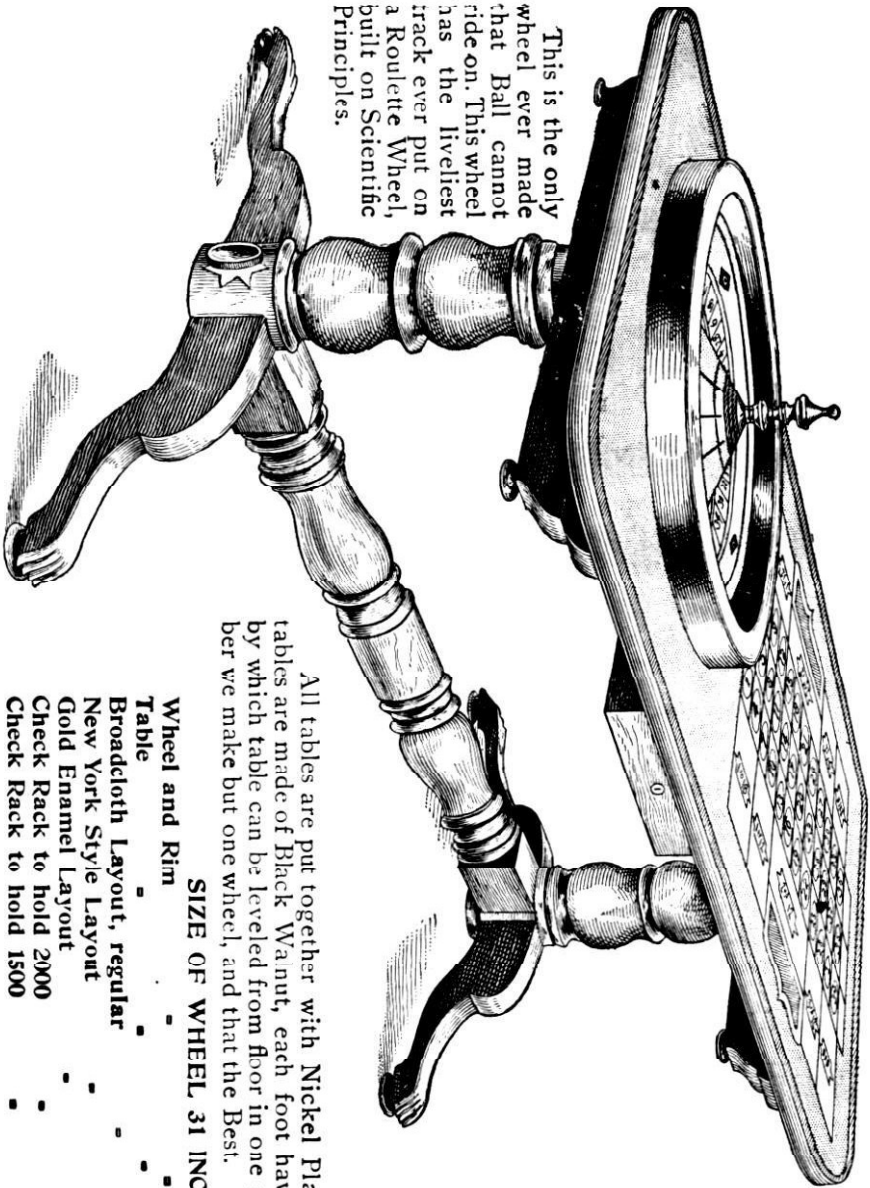

THE EVANS ROULETTE WHEEL

This is the only wheel ever made that Ball cannot ride on. This wheel has the liveliest track ever put on a Roulette Wheel, built on Scientific Principles.

Price complete with 1000 Harris Checks \$185.00.

We guarantee this wheel to be equal to any wheel made by anybody no matter at what price it is sold, with every wheel we give a Five years guarantee.

The entire outfit is made of the best material money can buy, and is made by the highest classed workman money can hire. All wheels, check racks and tables have piano finish

All tables are put together with Nickel Plated Hand Screws. All tables are made of Black Walnut, each foot having an adjustable Rest by which table can be leveled from floor in one minutes time. Remember we make but one wheel, and that the Best. Price complete \$185.00.

SIZE OF WHEEL 31 INCH.

Wheel and Rim	\$125.00
Table	45.00
Broadcloth Layout, regular	45.00
New York Style Layout	50.00
Gold Enamel Layout	12.00
Check Rack to hold 2000	10.00
Check Rack to hold 1500	7.00