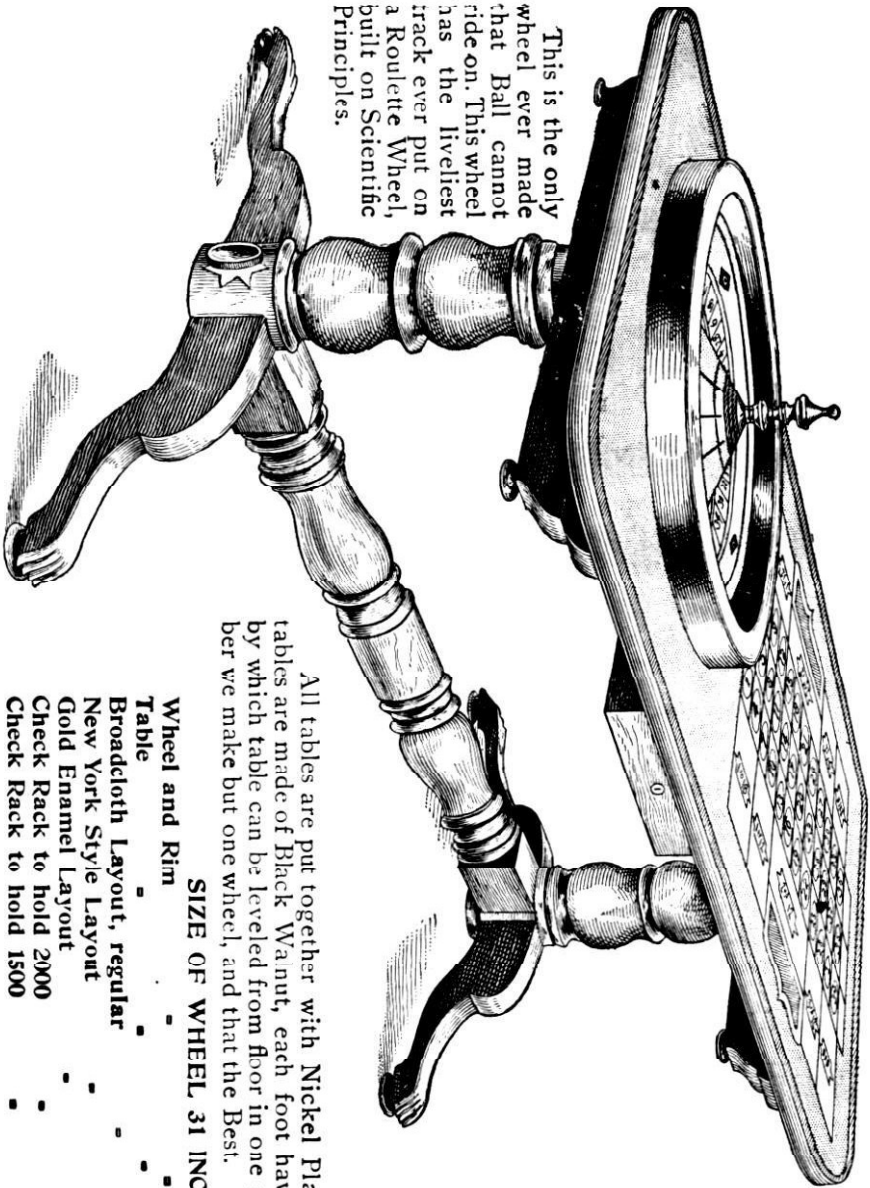

# THE EVANS ROULETTE WHEEL

This is the only wheel ever made that Ball cannot ride on. This wheel has the liveliest track ever put on a Roulette Wheel, built on Scientific Principles.

Price complete with 1000 Harris Checks \$185.00.

We guarantee this wheel to be equal to any wheel made by anybody no matter at what price it is sold, with every wheel we give a Five years guarantee.

The entire outfit is made of the best material money can buy, and is made by the highest classed workman money can hire. All wheels, check racks and tables have piano finish

All tables are put together with Nickel Plated Hand Screws. All tables are made of Black Walnut, each foot having an adjustable Rest by which table can be leveled from floor in one minutes time. Remember we make but one wheel, and that the Best. Price complete \$185.00.

SIZE OF WHEEL 31 INCH.

Wheel and Rim	\$125.00
Table	45.00
Broadcloth Layout, regular	45.00
New York Style Layout	50.00
Gold Enamel Layout	12.00
Check Rack to hold 2000	10.00
Check Rack to hold 1500	7.00