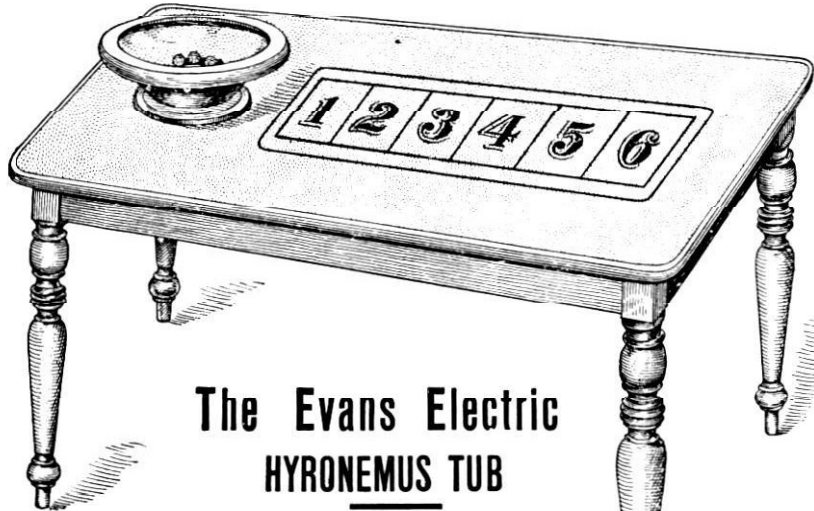

❖ ELECTRIC TUB. ❖

The Evans Electric HYRONEMUS TUB

Our latest invention, this will get a play any where and is bound to Sooner or later take the place of the "CAGE" and all other devices, used for Hazard or Hyronemus games.

Dice are made to come Trays or Fours, at will without touching Dice at any time as the Tub used is a regulation Sized Pick up Tub.

Size of Table 3 x 8 Feet made of Hard wood, Piano finish, covered with handsome Enamel layout. Size of Tub 16 inches complete with

Electric control,	-	-	-	-	-	\$100.00
Tub without table,	-	-	-	-	-	75.00

STUD POKER TABLE.

This table is regulation size and latest design, the top rail being solid walnut.

Price, uncovered.....	\$45.00
" covered with Holland.....	50.00
" covered with Enamel cloth.....	50.00