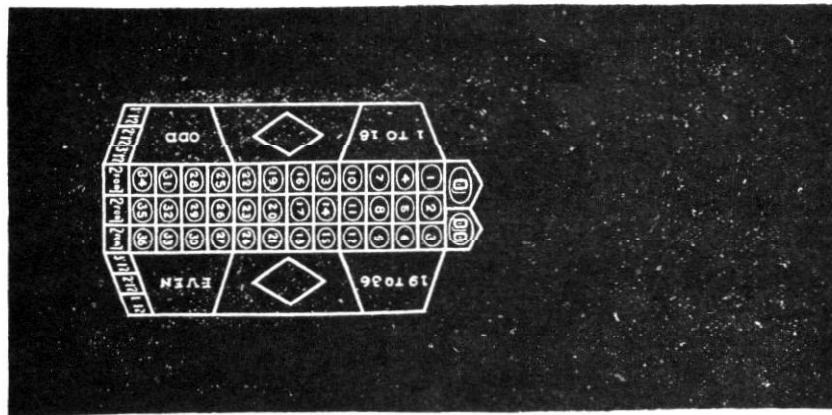

New York Style Roulette Layout.

Gold, - - - - - Price \$12.00

Western Style Roulette Layout.

Gold - - - - - Price, \$12.00
 Skeleton Numbers, - - - - - 10.00

DICE TOPS

Spin high or low

- Bone.....\$1.00
- Ivory..... 2.00
- Tops numbered from 1 to 8