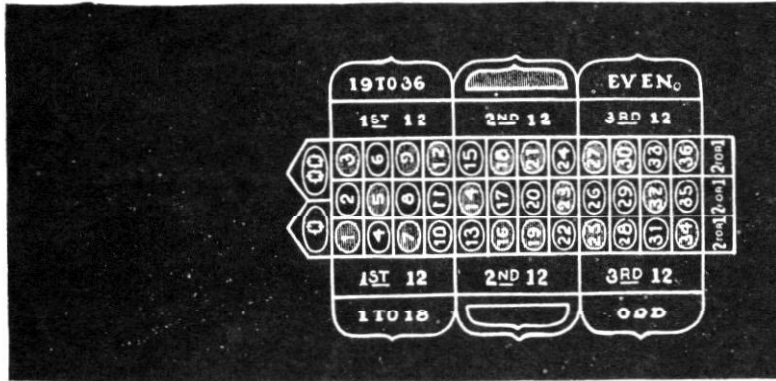

New York Style Roulette Layout.

Gold, - - - - - Price \$12.00

Western Style Roulette Layout.

Gold - - - - - Price, \$12.00
 Skeleton Numbers, - - - - - 10.00

DICE TOPS

Spin high or low

- Bone.....\$1.00
- Ivory..... 2.00
- Tops numbered from 1 to 8