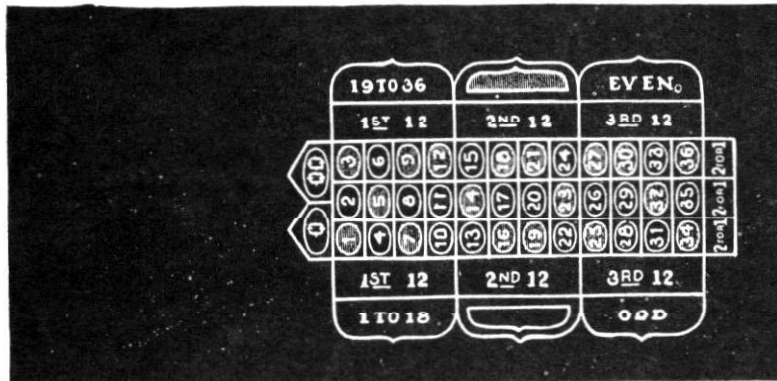

New York Style Roulette Layout.

Gold, - - - - - Price \$12.00

Western Style Roulette Layout.

Gold - - - - - Price, \$12.00
 Skeleton Numbers, - - - - - 10.00

DICE TOPS

Spin high or low

- Bone.....\$1.00
- Ivory..... 2.00
- Tops numbered from 1 to 8