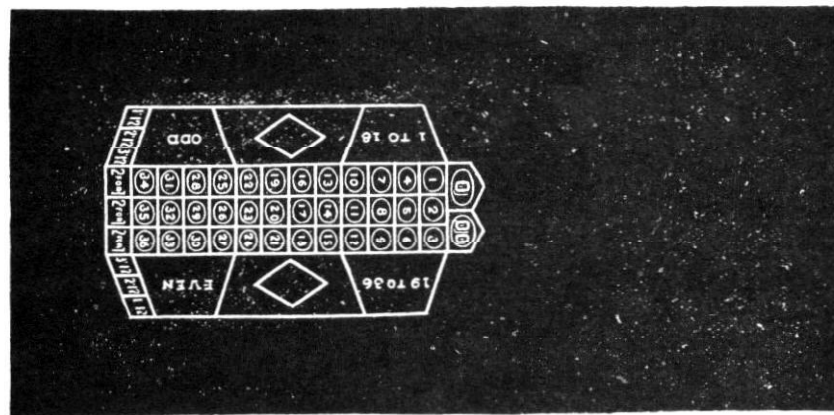

New York Style Roulette Layout.

Gold, - - - - - Price \$12.00

Western Style Roulette Layout.

Gold - - - - - Price, \$12.00
 Skeleton Numbers, - - - - - 10.00

DICE TOPS

Spin high or low

- Bone.....\$1.00
- Ivory..... 2.00
- Tops numbered from 1 to 8