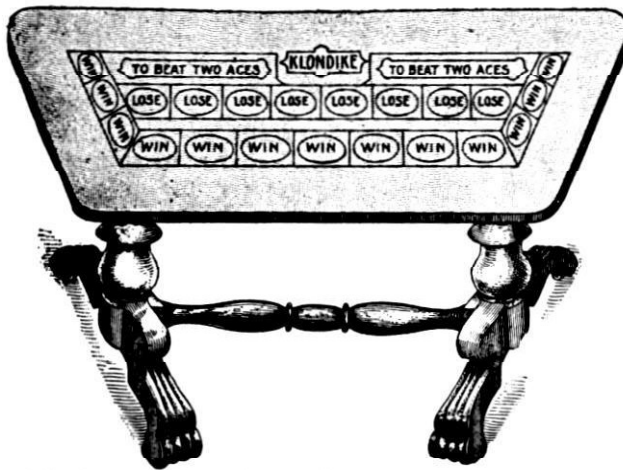

# The Improved Chicago Spindle.

**Beats them all. An entirely New Idea. No Suspicious Moves. A Set Spindle that does the Work. Can be Turned either way to Win or Lose.**

Invented and made by us only. Can be operated anywhere. No Bloomers if you use this Spindle. Can be made to come Prize or Blank at will. We guarantee detection impossible, Can be turned either way by player. Get it while it is new. Size 21x21 inches.

**PRICE COMPLETE \$20.00**

## The Evans Klondike Layout and Table.

The handsomest Gambling Tool ever put into a Club Room. An Entirely New Idea in a Klondike layout. Player can bet he "does or does not" beat the Dealer. The house of course taking all ties. Table made of solid Black Walnut. Same style as Roulette table.

Table is 3 feet 4 inches high by 8 feet long. Price complete with Enamel Layout - **\$65.00**

Layout Enamel Cloth **\$15.00**

Layout Broadcloth **\$50.00**

We also make Electric Attachment with this outfit. Full particulars on application.