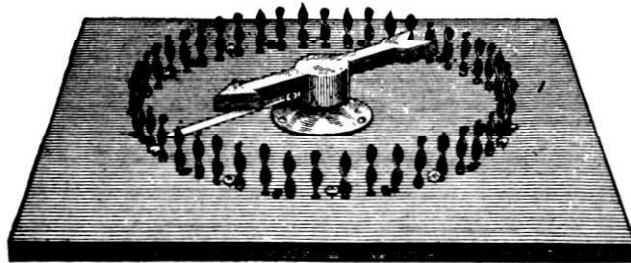

The Improved Chicago Spindle.

Beats them all. An entirely New Idea. No Suspicious Moves. A Set Spindle that does the Work. Can be Turned either way to Win or Lose.

Invented and made by us only. Can be operated anywhere. No Bloomers if you use this Spindle. Can be made to come Prize or Blank at will. We guarantee detection impossible, Can be turned either way by player. Get it while it is new. Size 21x21 inches.

PRICE COMPLETE \$20.00

The Evans Klondike Layout and Table.

The handsomest Gambling Tool ever put into a Club Room. An Entirely New Idea in a Klondike layout. Player can bet he "does or does not" beat the Dealer. The house of course taking all ties. Table made of solid Black Walnut. Same style as Roulette table.

Table is 3 feet 4 inches high by 8 feet long. Price complete with Enamel Layout - **\$65.00**

Layout Enamel Cloth **\$15.00**

Layout Broadcloth **\$50.00**

We also make Electric Attachment with this outfit. Full particulars on application.