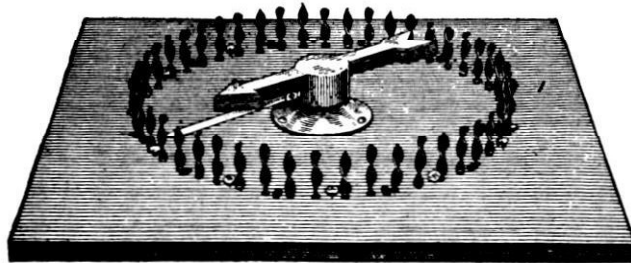

# The Improved Chicago Spindle.

**Beats them all. An entirely New Idea. No Suspicious Moves. A Set Spindle that does the Work. Can be Turned either way to Win or Lose.**

Invented and made by us only. Can be operated anywhere. No Bloomers if you use this Spindle. Can be made to come Prize or Blank at will. We guarantee detection impossible, Can be turned either way by player. Get it while it is new. Size 21x21 inches.

**PRICE COMPLETE \$20.00**

## The Evans Klondike Layout and Table.

The handsomest Gambling Tool ever put into a Club Room. An Entirely New Idea in a Klondike layout. Player can bet he "does or does not" beat the Dealer. The house of course taking all ties. Table made of solid Black Walnut. Same style as Roulette table.

Table is 3 feet 4 inches high by 8 feet long. Price complete with Enamel Layout - **\$65.00**

Layout Enamel Cloth **\$15.00**

Layout Broadcloth **\$50.00**

We also make Electric Attachment with this outfit. Full particulars on application.