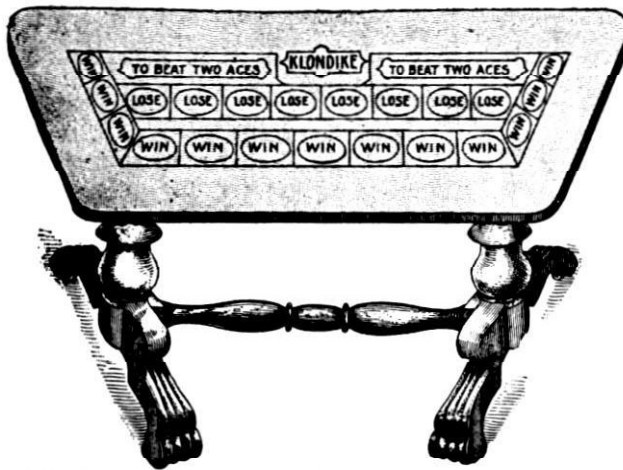

The Improved Chicago Spindle.

Beats them all. An entirely New Idea. No Suspicious Moves. A Set Spindle that does the Work. Can be Turned either way to Win or Lose.

Invented and made by us only. Can be operated anywhere. No Bloomers if you use this Spindle. Can be made to come Prize or Blank at will. We guarantee detection impossible, Can be turned either way by player. Get it while it is new. Size 21x21 inches.

PRICE COMPLETE \$20.00

The Evans Klondike Layout and Table.

The handsomest Gambling Tool ever put into a Club Room. An Entirely New Idea in a Klondike layout. Player can bet he "does or does not" beat the Dealer. The house of course taking all ties. Table made of solid Black Walnut. Same style as Roulette table.

Table is 3 feet 4 inches high by 8 feet long. Price complete with Enamel Layout - **\$65.00**

Layout Enamel Cloth **\$15.00**

Layout Broadcloth **\$50.00**

We also make Electric Attachment with this outfit. Full particulars on application.