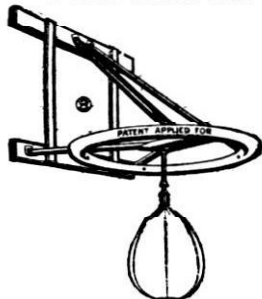

Style P, size 10 $\frac{3}{4}$ x7 $\frac{1}{2}$ x4. Same material and finish as style F; has one tray and numerous compartments.
Price, each\$1.10 net

No. 3. Size 5 $\frac{1}{4}$ x5 $\frac{3}{4}$ x12 $\frac{1}{4}$. A well made strong box of good material, at an extremely low price. Has two removable trays and compartments as shown in cut. Dark green Japanned.
Price, each\$0.95 net

No. 2
Size, 4x5 $\frac{1}{2}$ x10 $\frac{1}{2}$
Same material and finish as No. 3, has removable tray and compartments as shown in cut.
Price each 65c

THE REACH PRESSED STEEL STRIKING BAG PLATFORM

Complete with Bag.
No. 1—Platform complete with Bag, Pure Rubber Bladder, Lace and Suspending Cord. Each.....\$7.50 net
You can get good results by using the Reach Platform and Bag.

LIVE NETS.

10 in. diameter, 18 in. long.....each, \$0.35
By mail, 12c extra.
12 in. diameter, 24 in. long.....each, .40
By mail, 14c extra.
14 in. diameter, 30 in. long.....each, .45
By mail, 18c extra.

These nets are to put fish in when caught, keeping them alive. Made of $\frac{3}{4}$ -inch square mesh cotton seine netting

THE UMBRELLA MINNOW NET.

Unequaled for catching minnows. It has four spring steel arms 30 inches long, making a spread of 60 inches when open and a package 31 inches long when closed in carrying case.
Price, each\$2.00
Cannot be sent by mail.