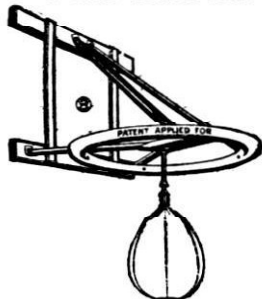

Style P, size $10\frac{3}{4} \times 7\frac{1}{2} \times 4$. Same material and finish as style F; has one tray and numerous compartments.
Price, each\$1.10 net

No. 3. Size $5\frac{1}{4} \times 5\frac{3}{4} \times 12\frac{1}{4}$. A well made strong box of good material, at an extremely low price. Has two removable trays and compartments as shown in cut. Dark green Japanned.
Price, each\$0.95 net

No. 2
Size, $4 \times 5\frac{1}{2} \times 10\frac{1}{2}$
Same material and finish as No. 3, has removable tray and compartments as shown in cut.
Price each 65c

THE REACH PRESSED STEEL STRIKING BAG PLATFORM

Complete with Bag.
No. 1—Platform complete with Bag, Pure Rubber Bladder, Lace and Suspending Cord. Each.....\$7.50 net
You can get good results by using the Reach Platform and Bag.

LIVE NETS.

10 in. diameter, 18 in. long.....each, \$0.35
By mail, 12c extra.
12 in. diameter, 24 in. long.....each, .40
By mail, 14c extra.
14 in. diameter, 30 in. long.....each, .45
By mail, 18c extra.

These nets are to put fish in when caught, keeping them alive. Made of $\frac{3}{4}$ -inch square mesh cotton seine netting

THE UMBRELLA MINNOW NET.

Unequaled for catching minnows. It has four spring steel arms 30 inches long, making a spread of 60 inches when open and a package 31 inches long when closed in carrying case.
Price, each\$2.00
Cannot be sent by mail.