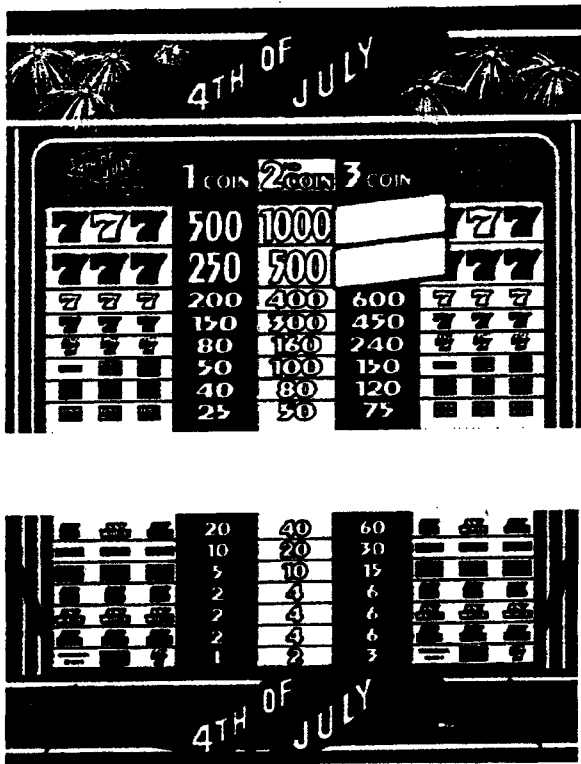

VOLATILITY INDEX = 13.234

SS4169 95%

<u>PROG #</u>	<u>MAX %</u> (1ST-COIN)	<u>HIT FREQ</u>	<u>(STOPS)</u>	<u>TOP AWARD</u> (HITS/CYCLE)	<u>2ND AWARD</u> (HITS/CYCLE)	<u>WIN FREQ</u>
SS4168	97.412 (96.418)	20.109	(64) ABC	500/5000 (1.3)	250/500 (10.4)	4.97
SS4169	95.001 (93.994)	19.401	(64) ABC	500/5000 (1.3)	250/500 (10.5)	5.15
SS4170	92.523 (91.510)	18.980	(64) ABC	500/5000 (1.3)	250/500 (10.6)	5.27
SS4171	90.017 (88.988)	18.124	(64) ABC	500/5000 (1.3)	250/500 (10.8)	5.52
SS4172	87.514 (86.478)	17.729	(64) ABC	500/5000 (1.4)	250/500 (10.9)	5.64

AVAILABLE FOR MODELS:

5136	Wide 16" Top	
5036	Wide 9" Top	
*4936	Wide Round	
GB36	Slant w/Round Top	
GA36	S+ Slant	
GC36	S+ Slant w/Emb BV	\$5
GR36	Slant w/Twin Top Box w/Emb BV	\$5
4036	S-Slot Intermediate 9" Top	
9636	S+ 16" Super Wide 3 Reel	
9736	S+ 9" Super Wide 3 Reel	
LA36	S+ Round Top Super Wide 3 Reel	\$100

HIGH DENOMINATIONS:

\$5
\$5, \$10
\$5, \$100

*SINGLE 12 CELL MINI CHAMELEON

3 COIN MULTIPLIER 4TH OF JULY (176C)

4TH OF JULY SPECIAL FEATURE: "ROCKET BARS" MOVE UP OR DOWN TO THE PAYLINE DEPENDING ON THE DIRECTION OF THE ROCKET. "4TH OF JULY" SYMBOL RE-SPINS REEL AUTOMATICALLY UNTIL A PAY RANDOMLY LINES UP.