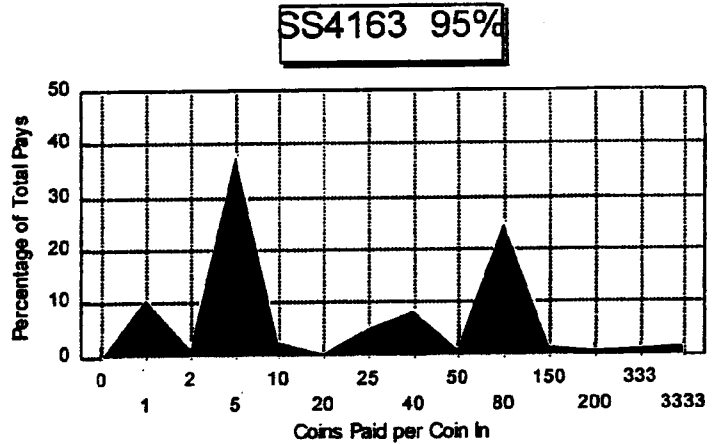

3 COIN MULTIPLIER 4TH OF JULY (176C)

4TH OF JULY SPECIAL FEATURE: "ROCKET BARS" MOVE UP OR DOWN TO THE PAYLINE DEPENDING ON THE DIRECTION OF THE ROCKET. "4TH OF JULY" SYMBOL RE-SPINS REEL AUTOMATICALLY UNTIL A PAY RANDOMLY LINES UP.

PROG #	MAX % (1ST-COIN)	HIT FREQ	(STOPS)	TOP AWARD (HITS/CYCLE)	2ND AWARD (HITS/CYCLE)	WIN FREQ
SS4162	97.402 (95.651)	19.733	(64) ABC	500/1K/10K (1.3)	250/500/1K (10.5)	5.07
SS4163	95.024 (93.262)	19.357	(64) ABC	500/1K/10K (1.3)	250/500/1K (10.6)	5.17
SS4164	92.599 (90.812)	18.560	(64) ABC	500/1K/10K (1.3)	250/500/1K (10.7)	5.39
SS4165	90.046 (88.229)	17.676	(64) ABC	500/1K/10K (1.4)	250/500/1K (10.9)	5.66
SS4364	87.592 (85.757)	17.212	(64) ABC	500/1K/10K (1.4)	250/500/1K (11)	5.81
SS4167	85.093 (83.251)	17.035	(64) ABC	500/1K/10K (1.4)	250/500/1K (11)	5.87

AVAILABLE FOR MODELS:

- 5133 Wide 16" Top
- 5033 Wide 9" Top
- 4933 Wide Round
- GB33 Slant w/Round Top
- GA33 S+ Slant
- GC33 S+ Slant w/Emb BV
- GR33 Slant w/Twin Top Box w/Emb BV
- GI33 S+ Slant II Lowered Reel, 11" Glass w/o Emb BV
- 4033 Intermediate 9" Top

HIGH DENOMINATIONS:

- S5
- S5