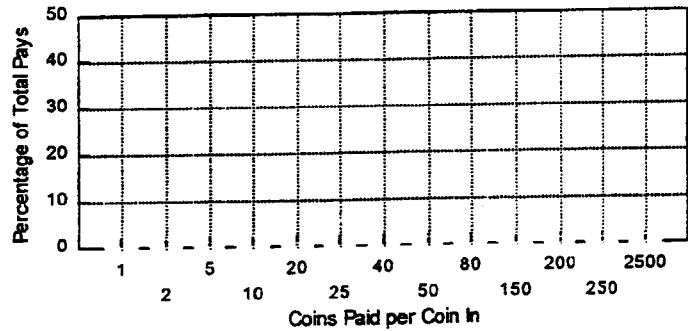

2 COIN MULTIPLIER 4TH OF JULY (176D)

(TYPE 5)

4TH OF JULY SPECIAL FEATURE: "ROCKET BARS" MOVE UP OR DOWN TO THE PAYLINE DEPENDING ON THE DIRECTION OF THE ROCKET. "4TH OF JULY" SYMBOL RE-SPINS REELS AUTOMATICALLY UNTIL A PAY RANDOMLY LINES UP.

VOLATILITY INDEX = 13.234

SS4169 95%

<u>PROG #</u>	<u>MAX %</u> (1ST-COIN)	<u>HIT FREQ</u>	<u>(STOPS)</u>	<u>TOP AWARD</u> (HITS/CYCLE)	<u>2ND AWARD</u> (HITS/CYCLE)	<u>WIN FREQ</u>
SS4168	97.412 (96.418)	20.109	(64) ABC	500/5000 (1.3)	250/500 (10.4)	4.97
SS4169	95.001 (93.994)	19.401	(64) ABC	500/5000 (1.3)	250/500 (10.5)	5.15
SS4170	92.523 (91.510)	18.980	(64) ABC	500/5000 (1.3)	250/500 (10.6)	5.27
SS4171	90.017 (88.988)	18.124	(64) ABC	500/5000 (1.3)	250/500 (10.8)	5.52
SS4172	87.514 (86.478)	17.729	(64) ABC	500/5000 (1.4)	250/500 (10.9)	5.64