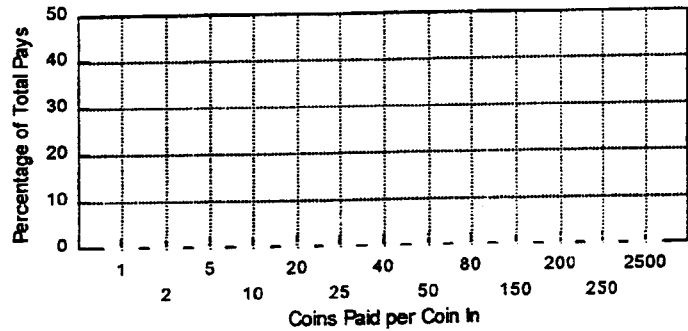

# 2 COIN MULTIPLIER 4TH OF JULY (176D)

(TYPE 5)

**4TH OF JULY SPECIAL FEATURE:** "ROCKET BARS" MOVE UP OR DOWN TO THE PAYLINE DEPENDING ON THE DIRECTION OF THE ROCKET. "4TH OF JULY" SYMBOL RE-SPINS REELS AUTOMATICALLY UNTIL A PAY RANDOMLY LINES UP.

VOLATILITY INDEX = 13.234

SS4169 95%

<u>PROG #</u>	<u>MAX %</u> (1ST-COIN)	<u>HIT FREQ</u>	<u>(STOPS)</u>	<u>TOP AWARD</u> (HITS/CYCLE)	<u>2ND AWARD</u> (HITS/CYCLE)	<u>WIN FREQ</u>
SS4168	97.412 (96.418)	20.109	(64) ABC	500/5000 (1.3)	250/500 (10.4)	4.97
SS4169	95.001 (93.994)	19.401	(64) ABC	500/5000 (1.3)	250/500 (10.5)	5.15
SS4170	92.523 (91.510)	18.980	(64) ABC	500/5000 (1.3)	250/500 (10.6)	5.27
SS4171	90.017 (88.988)	18.124	(64) ABC	500/5000 (1.3)	250/500 (10.8)	5.52
SS4172	87.514 (86.478)	17.729	(64) ABC	500/5000 (1.4)	250/500 (10.9)	5.64