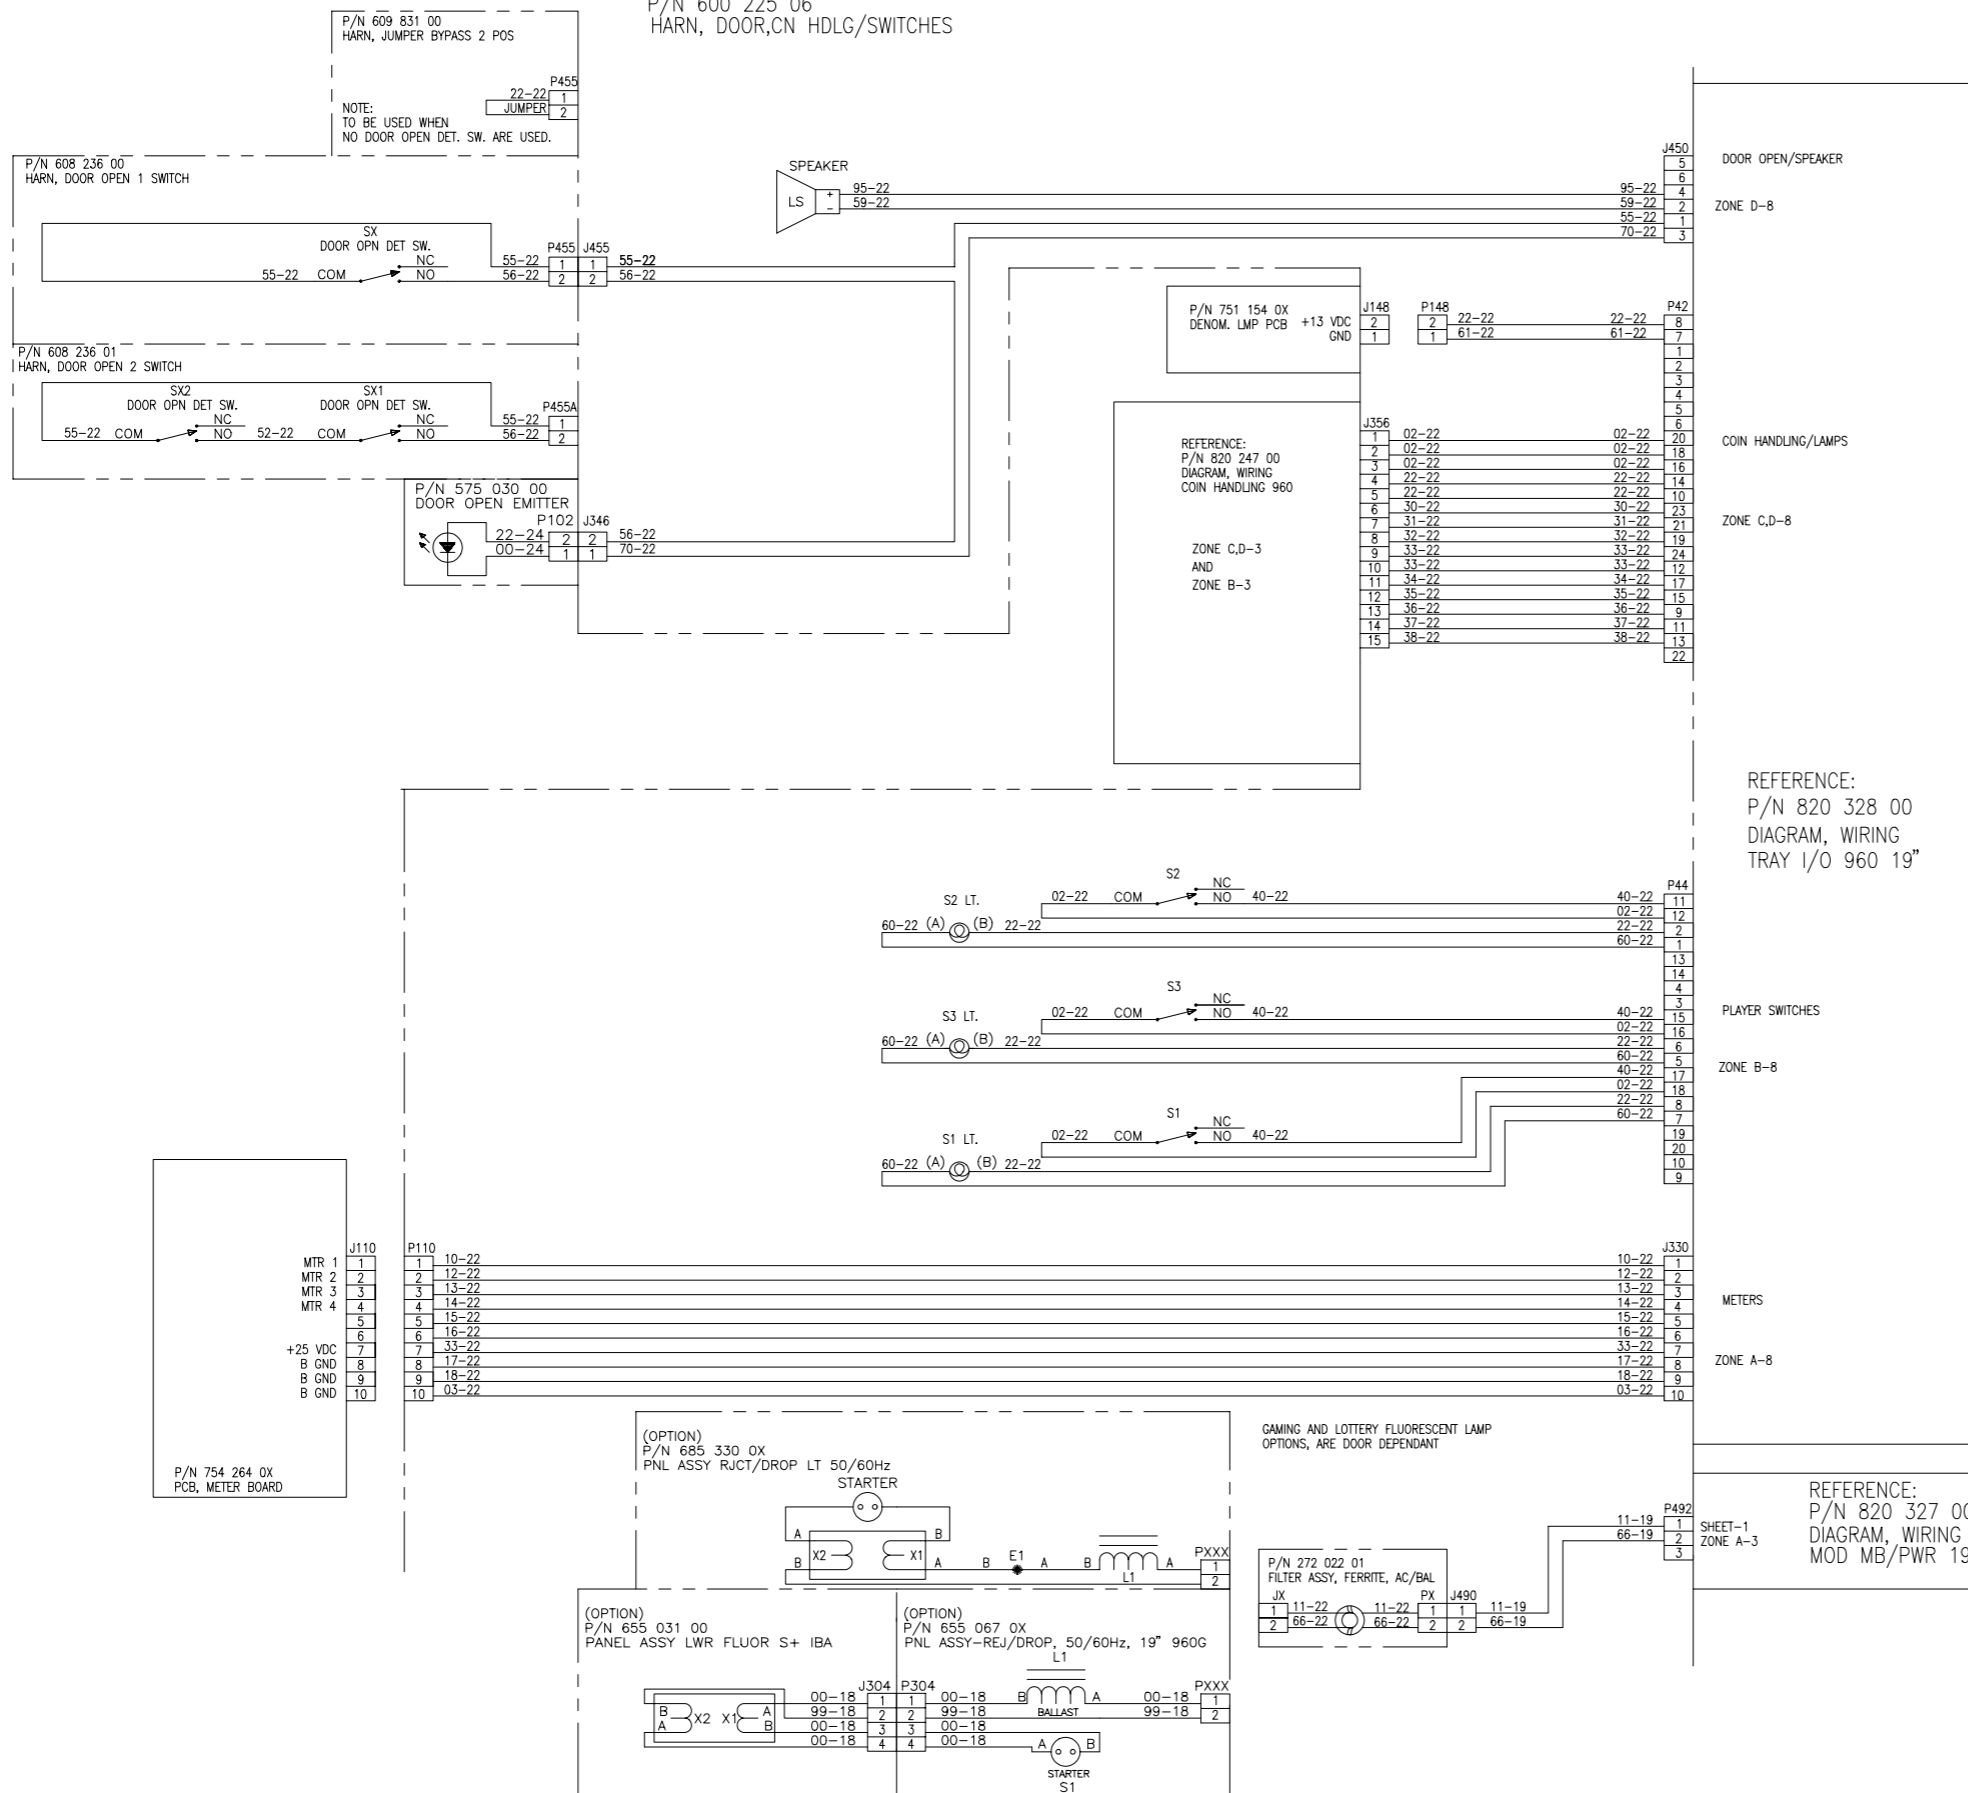

P/N 600 225 06
HARN, DOOR,CN HDLG/SWITCHES

(S2)

(S3)

(S1)

* (S3 OPTIONS)
ENGLISH/FRANCAIS

(VIEW FROM OUTSIDE MACHINE)

(S1)

(S3)

(S2)

(VIEW FROM INSIDE MACHINE)

REF