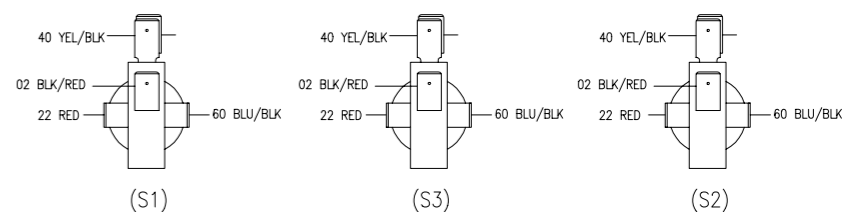

P/N 600 225 06
HARN, DOOR,CN HDLG/SWITCHES

(S2)

(S3)

(S1)

* (S3 OPTIONS)
ENGLISH/FRANCAIS

(VIEW FROM OUTSIDE MACHINE)

(S1)

(S3)

(S2)

(VIEW FROM INSIDE MACHINE)

REF