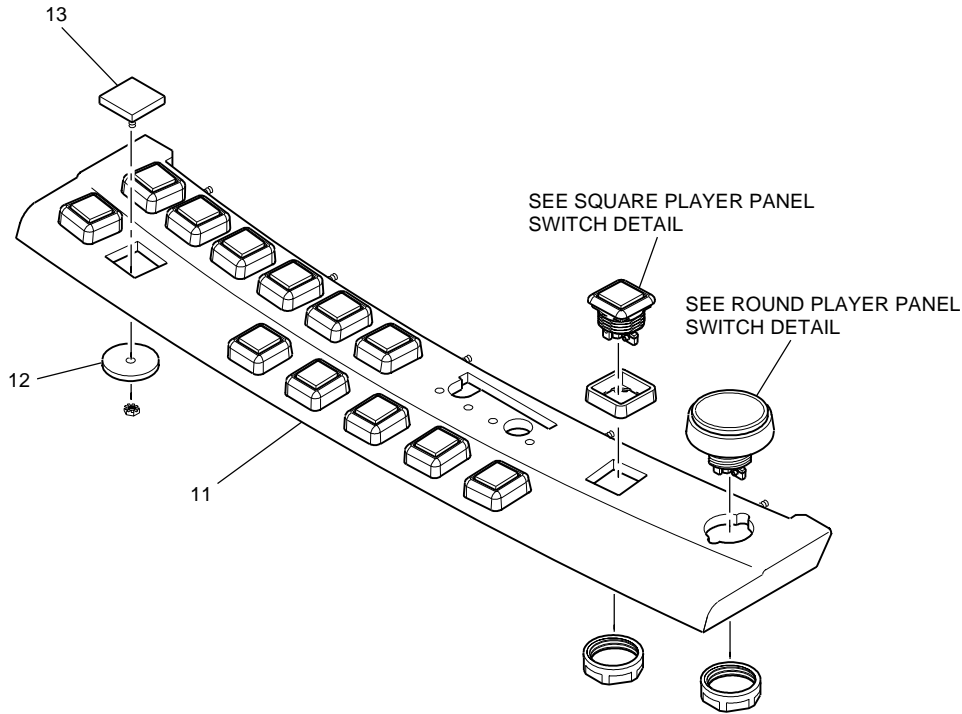

PLAYER PANEL SWITCHES

SQUARE PLAYER PANEL SWITCH DETAIL

ROUND PLAYER PANEL SWITCH DETAIL

00000281-080101

PLAYER PANEL SWITCHES

Fig. No.	Part. No.	Description	Qty.	Fig. No.	Part. No.	Description	Qty.
KIT	917162 02	KIT, NO CHANGE/SERVICE, CHROME, IGT SQ.	1	KIT	915 719 06	SWITCH KIT, ILS, ROUND, GK+, U/R	1
KIT	917 162 03	KIT, NO CHANGE/SERVICE, GOLD, IGT SQ.	1	1	517 005 90	CAP, CLEAR, ROUND, ILS	1
KIT	918 045 00	KIT, CHANGE SW, ILS RED, 1" SQ.	1	ASSY	515 081 XX	ASSEMBLY, LEGEND, ILS, RND	1
KIT	918 045 01	KIT, SERVICE SW, ILS RED, 1" SQ.	1	2	515 156 90	PLATE, LEGEND, BLNK, WHITE, RND, LORENZO	1
KIT	918 045 02	KIT, NO CHANGE/SERVICE, TI GOLD	1	-	515 082 XX	LEGEND, ILS, ROUND	1
KIT	918 045 03	KIT, SERVICE SW, ILS WHITE, 1" SQ	1	ASSY	518 200 00	SWITCH BODY ASSY, ILS, ROUND	1
KIT	918 413 01	KIT, CHANGE SW, ILS RED, 1.0 SQ., SPN	1	3	658 055 90	PLUNGER, SWITCH, ILS, ROUND	1
KIT	918 413 02	KIT, SERVICE SW, ILS RED, 1.0 SQ., SPN	1	4	331 128 90	SPRING, COMPRESSION, .551D X .630L X .025W	1
KIT	915 726 XX	KIT, SWITCHES, I-GAMES, 19 GK+	1	5	516 063 90	SWITCH BODY, ROUND, LORENZO	1
KIT	915 727 XX	KIT, SWITCHES, I-GAMES, 19 GK+	1	6	193 026 90	LAMP, T1, 3/4, 14V, WEDGE, #73	1
KIT	915 718 02	SWITCH KIT, ILS 1" SQUARE	1	ASSY	199 195 00	LAMP SWITCH HOLDER ASSY, LORENZO	1
1	517 202 90	CAP, CLEAR, SQUARE, I.L.	1	7	120 062 90	SOCKET, LAMP/SWTICH HOLDER, I.L.	1
2	515 253 90	PLATE, LEGEND, BLANK, WHITE SQUARE, LORENZO	1	8	661 096 90	NUT, RETAINER, SWITCH, I.L.	1
-	515 009 XX	LEGEND, ILS, SQUARE, CHECKERS	1	9	510 175 90	SWITCH, SNAP, SUBM, PIN PLUNGER	1
-	515 060 XX	LEGEND, ILS, SQUARE	1	KIT	918 814 0X	KIT, BLANK PLATE, 5 SWITCH, 19 GK+ (NOT SHOWN)	1
-	515 060 61	LEGEND, ILS, SQUARE, BET MAX CREDITS	1	-	589 224 0X	PLATE, BLANK, SWITCH PANEL	1
-	515 079 XX	LEGEND, ILS, SQUARE	1	-	439 019 90	WASHER, FENDER, .281 X 1.25 X .062 THK	3
-	515 079 31	LEGEND, ILS, SQUARE, SERVICE	1	-	424 008 99	NUT, KEP, STEEL, 10-32	3
-	515 080 XX	LEGEND, ILS, SQUARE	1	KIT	918 914 00	KIT, SWITCH PANEL ASSEMBLY, CHROME, 19 GK+	1
-	515 080 12	LEGEND, ILS, SQUARE, BET MAX CREDITS	1	KIT	918 914 01	KIT, SWITCH PANEL ASSEMBLY, TIGLD, 19" GK+	1
-	515 298 XX	LEGEND, ILS, SQUARE, FREE FALL	1	11	685 677 00	PANEL, SWITCH, CHROME	1
ASSY	518 194 00	SWITCH BODY ASSEMBLY, ILS, 1" SQUARE	1	11	685 677 01	PANEL, SWITCH, TIGLD	1
3	658 056 90	PLUNGER, SWITCH, SQUARE, I.L.	1	-	424 015 91	NUT, KEP, STEEL, M4	4
4	331 128 90	SPRING, COMPRESSION, .551D X .630L X .025W	1	12	439 019 90	WASHER, FENDER, .281 X 1.25 X .062 THK	1
5	516 085 90	SWITCH BODY, SQUARE, I.L.	1	-	424 008 99	NUT, KEP, STEEL, 10-32	1
6	193 026 90	LAMP, T1, 3/4, 14V, WEDGE, #73	1	13	589 222 0X	PLATE, BLANKING, IGT, SQ SW	1
7	120 062 90	SOCKET, LAMP/SWTICH HOLDER, I.L.	1				
8	661 096 90	NUT, RETAINER, SWITCH, I.L.	1				
9	652 215 90	BEZEL, SWITCH, SQUARE, LORENZO	1				
10	510 175 90	SWITCH, SNAP, SUBM, PIN PLUNGER	1				