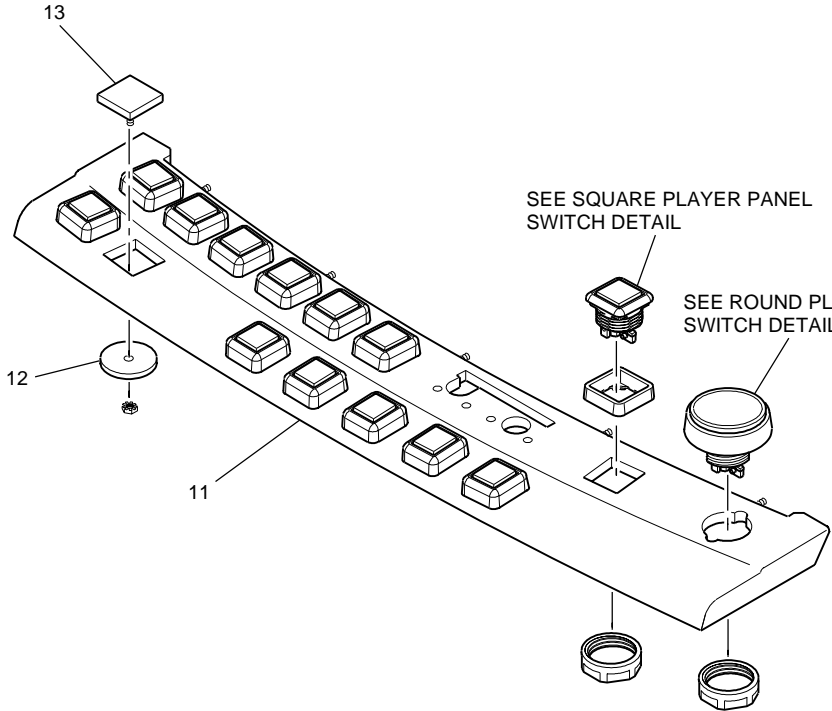

PLAYER PANEL SWITCHES

SQUARE PLAYER PANEL SWITCH DETAIL

ROUND PLAYER PANEL SWITCH DETAIL

00000281-080101

PLAYER PANEL SWITCHES

Fig. No.	Part. No.	Description	Qty.	Fig. No.	Part. No.	Description	Qty.
KIT	917162 02	KIT, NO CHANGE/SERVICE, CHROME, IGT SQ.	1	KIT	915 719 06	SWITCH KIT, ILS, ROUND, GK+, U/R	1
KIT	917 162 03	KIT, NO CHANGE/SERVICE, GOLD, IGT SQ.	1	1	517 005 90	CAP, CLEAR, ROUND, ILS	1
KIT	918 045 00	KIT, CHANGE SW, ILS RED, 1" SQ.	1	ASSY	515 081 XX	ASSEMBLY, LEGEND, ILS, RND	1
KIT	918 045 01	KIT, SERVICE SW, ILS RED, 1" SQ.	1	2	515 156 90	PLATE, LEGEND, BLNK, WHITE, RND, LORENZO	1
KIT	918 045 02	KIT, NO CHANGE/SERVICE, TI GOLD	1	-	515 082 XX	LEGEND, ILS, ROUND	1
KIT	918 045 03	KIT, SERVICE SW, ILS WHITE, 1" SQ	1	ASSY	518 200 00	SWITCH BODY ASSY, ILS, ROUND	1
KIT	918 413 01	KIT, CHANGE SW, ILS RED, 1.0 SQ., SPN	1	3	658 055 90	PLUNGER, SWITCH, ILS, ROUND	1
KIT	918 413 02	KIT, SERVICE SW, ILS RED, 1.0 SQ., SPN	1	4	331 128 90	SPRING, COMPRESSION, .551D X .630L X .025W	1
KIT	915 726 XX	KIT, SWITCHES, I-GAMES, 19 GK+	1	5	516 063 90	SWITCH BODY, ROUND, LORENZO	1
KIT	915 727 XX	KIT, SWITCHES, I-GAMES, 19 GK+	1	6	193 026 90	LAMP, T1, 3/4, 14V, WEDGE, #73	1
KIT	915 718 02	SWITCH KIT, ILS 1" SQUARE	1	ASSY	199 195 00	LAMP SWITCH HOLDER ASSY, LORENZO	1
1	517 202 90	CAP, CLEAR, SQUARE, I.L.	1	7	120 062 90	SOCKET, LAMP/SWTICH HOLDER, I.L.	1
2	515 253 90	PLATE, LEGEND, BLANK, WHITE SQUARE, LORENZO	1	8	661 096 90	NUT, RETAINER, SWITCH, I.L.	1
-	515 009 XX	LEGEND, ILS, SQUARE, CHECKERS	1	9	510 175 90	SWITCH, SNAP, SUBM, PIN PLUNGER	1
-	515 060 XX	LEGEND, ILS, SQUARE	1	KIT	918 814 0X	KIT, BLANK PLATE, 5 SWITCH, 19 GK+ (NOT SHOWN)	1
-	515 060 61	LEGEND, ILS, SQUARE, BET MAX CREDITS	1	-	589 224 0X	PLATE, BLANK, SWITCH PANEL	1
-	515 079 XX	LEGEND, ILS, SQUARE	1	-	439 019 90	WASHER, FENDER, .281 X 1.25 X .062 THK	3
-	515 079 31	LEGEND, ILS, SQUARE, SERVICE	1	-	424 008 99	NUT, KEP, STEEL, 10-32	3
-	515 080 XX	LEGEND, ILS, SQUARE	1	KIT	918 914 00	KIT, SWITCH PANEL ASSEMBLY, CHROME, 19 GK+	1
-	515 080 12	LEGEND, ILS, SQUARE, BET MAX CREDITS	1	KIT	918 914 01	KIT, SWITCH PANEL ASSEMBLY, TIGLD, 19" GK+	1
-	515 298 XX	LEGEND, ILS, SQUARE, FREE FALL	1	11	685 677 00	PANEL, SWITCH, CHROME	1
ASSY	518 194 00	SWITCH BODY ASSEMBLY, ILS, 1" SQUARE	1	11	685 677 01	PANEL, SWITCH, TIGLD	1
3	658 056 90	PLUNGER, SWITCH, SQUARE, I.L.	1	-	424 015 91	NUT, KEP, STEEL, M4	4
4	331 128 90	SPRING, COMPRESSION, .551D X .630L X .025W	1	12	439 019 90	WASHER, FENDER, .281 X 1.25 X .062 THK	1
5	516 085 90	SWITCH BODY, SQUARE, I.L.	1	-	424 008 99	NUT, KEP, STEEL, 10-32	1
6	193 026 90	LAMP, T1, 3/4, 14V, WEDGE, #73	1	13	589 222 0X	PLATE, BLANKING, IGT, SQ SW	1
7	120 062 90	SOCKET, LAMP/SWTICH HOLDER, I.L.	1				
8	661 096 90	NUT, RETAINER, SWITCH, I.L.	1				
9	652 215 90	BEZEL, SWITCH, SQUARE, LORENZO	1				
10	510 175 90	SWITCH, SNAP, SUBM, PIN PLUNGER	1				