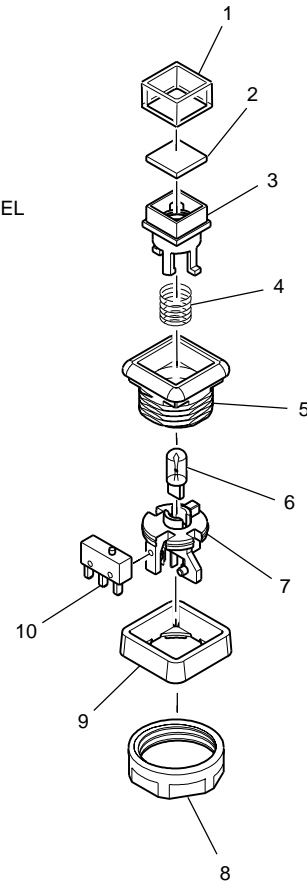

PLAYER PANEL SWITCHES

SQUARE PLAYER PANEL SWITCH DETAIL

ROUND PLAYER PANEL SWITCH DETAIL

00000281-080101

PLAYER PANEL SWITCHES

Fig. No.	Part. No.	Description	Qty.	Fig. No.	Part. No.	Description	Qty.
KIT	917162 02	KIT, NO CHANGE/SERVICE, CHROME, IGT SQ.	1	KIT	915 719 06	SWITCH KIT, ILS, ROUND, GK+, U/R	1
KIT	917 162 03	KIT, NO CHANGE/SERVICE, GOLD, IGT SQ.	1	1	517 005 90	CAP, CLEAR, ROUND, ILS	1
KIT	918 045 00	KIT, CHANGE SW, ILS RED, 1" SQ.	1	ASSY	515 081 XX	ASSEMBLY, LEGEND, ILS, RND	1
KIT	918 045 01	KIT, SERVICE SW, ILS RED, 1" SQ.	1	2	515 156 90	PLATE, LEGEND, BLNK, WHITE, RND, LORENZO	1
KIT	918 045 02	KIT, NO CHANGE/SERVICE, TI GOLD	1	-	515 082 XX	LEGEND, ILS, ROUND	1
KIT	918 045 03	KIT, SERVICE SW, ILS WHITE, 1" SQ	1	ASSY	518 200 00	SWITCH BODY ASSY, ILS, ROUND	1
KIT	918 413 01	KIT, CHANGE SW, ILS RED, 1.0 SQ., SPN	1	3	658 055 90	PLUNGER, SWITCH, ILS, ROUND	1
KIT	918 413 02	KIT, SERVICE SW, ILS RED, 1.0 SQ., SPN	1	4	331 128 90	SPRING, COMPRESSION, .551D X .630L X .025W	1
KIT	915 726 XX	KIT, SWITCHES, I-GAMES, 19 GK+	1	5	516 063 90	SWITCH BODY, ROUND, LORENZO	1
KIT	915 727 XX	KIT, SWITCHES, I-GAMES, 19 GK+	1	6	193 026 90	LAMP, T1, 3/4, 14V, WEDGE, #73	1
KIT	915 718 02	SWITCH KIT, ILS 1" SQUARE	1	ASSY	199 195 00	LAMP SWITCH HOLDER ASSY, LORENZO	1
1	517 202 90	CAP, CLEAR, SQUARE, I.L.	1	7	120 062 90	SOCKET, LAMP/SWTICH HOLDER, I.L.	1
2	515 253 90	PLATE, LEGEND, BLANK, WHITE SQUARE, LORENZO	1	8	661 096 90	NUT, RETAINER, SWITCH, I.L.	1
-	515 009 XX	LEGEND, ILS, SQUARE, CHECKERS	1	9	510 175 90	SWITCH, SNAP, SUBM, PIN PLUNGER	1
-	515 060 XX	LEGEND, ILS, SQUARE	1	KIT	918 814 0X	KIT, BLANK PLATE, 5 SWITCH, 19 GK+ (NOT SHOWN)	1
-	515 060 61	LEGEND, ILS, SQUARE, BET MAX CREDITS	1	-	589 224 0X	PLATE, BLANK, SWITCH PANEL	1
-	515 079 XX	LEGEND, ILS, SQUARE	1	-	439 019 90	WASHER, FENDER, .281 X 1.25 X .062 THK	3
-	515 079 31	LEGEND, ILS, SQUARE, SERVICE	1	-	424 008 99	NUT, KEP, STEEL, 10-32	3
-	515 080 XX	LEGEND, ILS, SQUARE	1	KIT	918 914 00	KIT, SWITCH PANEL ASSEMBLY, CHROME, 19 GK+	1
-	515 080 12	LEGEND, ILS, SQUARE, BET MAX CREDITS	1	KIT	918 914 01	KIT, SWITCH PANEL ASSEMBLY, TIGLD, 19" GK+	1
-	515 298 XX	LEGEND, ILS, SQUARE, FREE FALL	1	11	685 677 00	PANEL, SWITCH, CHROME	1
ASSY	518 194 00	SWITCH BODY ASSEMBLY, ILS, 1" SQUARE	1	11	685 677 01	PANEL, SWITCH, TIGLD	1
3	658 056 90	PLUNGER, SWITCH, SQUARE, I.L.	1	-	424 015 91	NUT, KEP, STEEL, M4	4
4	331 128 90	SPRING, COMPRESSION, .551D X .630L X .025W	1	12	439 019 90	WASHER, FENDER, .281 X 1.25 X .062 THK	1
5	516 085 90	SWITCH BODY, SQUARE, I.L.	1	-	424 008 99	NUT, KEP, STEEL, 10-32	1
6	193 026 90	LAMP, T1, 3/4, 14V, WEDGE, #73	1	13	589 222 0X	PLATE, BLANKING, IGT, SQ SW	1
7	120 062 90	SOCKET, LAMP/SWTICH HOLDER, I.L.	1				
8	661 096 90	NUT, RETAINER, SWITCH, I.L.	1				
9	652 215 90	BEZEL, SWITCH, SQUARE, LORENZO	1				
10	510 175 90	SWITCH, SNAP, SUBM, PIN PLUNGER	1				