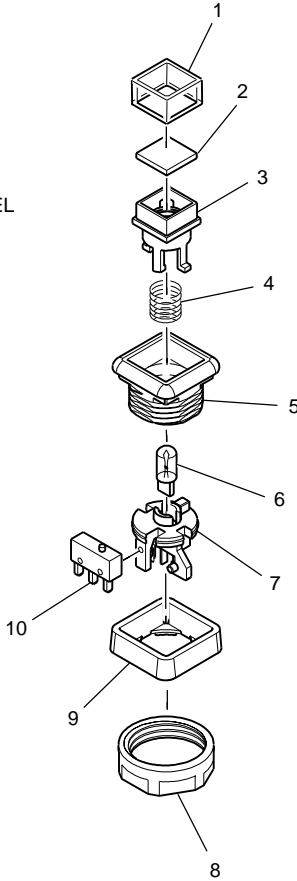

PLAYER PANEL SWITCHES

SQUARE PLAYER PANEL SWITCH DETAIL

ROUND PLAYER PANEL SWITCH DETAIL

00000281-080101

PLAYER PANEL SWITCHES

Fig. No.	Part. No.	Description	Qty.	Fig. No.	Part. No.	Description	Qty.
KIT	917162 02	KIT, NO CHANGE/SERVICE, CHROME, IGT SQ.	1	KIT	915 719 06	SWITCH KIT, ILS, ROUND, GK+, U/R	1
KIT	917 162 03	KIT, NO CHANGE/SERVICE, GOLD, IGT SQ.	1	1	517 005 90	CAP, CLEAR, ROUND, ILS	1
KIT	918 045 00	KIT, CHANGE SW, ILS RED, 1" SQ.	1	ASSY	515 081 XX	ASSEMBLY, LEGEND, ILS, RND	1
KIT	918 045 01	KIT, SERVICE SW, ILS RED, 1" SQ.	1	2	515 156 90	PLATE, LEGEND, BLNK, WHITE, RND, LORENZO	1
KIT	918 045 02	KIT, NO CHANGE/SERVICE, TI GOLD	1	-	515 082 XX	LEGEND, ILS, ROUND	1
KIT	918 045 03	KIT, SERVICE SW, ILS WHITE, 1" SQ	1	ASSY	518 200 00	SWITCH BODY ASSY, ILS, ROUND	1
KIT	918 413 01	KIT, CHANGE SW, ILS RED, 1.0 SQ., SPN	1	3	658 055 90	PLUNGER, SWITCH, ILS, ROUND	1
KIT	918 413 02	KIT, SERVICE SW, ILS RED, 1.0 SQ., SPN	1	4	331 128 90	SPRING, COMPRESSION, .551D X .630L X .025W	1
KIT	915 726 XX	KIT, SWITCHES, I-GAMES, 19 GK+	1	5	516 063 90	SWITCH BODY, ROUND, LORENZO	1
KIT	915 727 XX	KIT, SWITCHES, I-GAMES, 19 GK+	1	6	193 026 90	LAMP, T1, 3/4, 14V, WEDGE, #73	1
KIT	915 718 02	SWITCH KIT, ILS 1" SQUARE	1	ASSY	199 195 00	LAMP SWITCH HOLDER ASSY, LORENZO	1
1	517 202 90	CAP, CLEAR, SQUARE, I.L.	1	7	120 062 90	SOCKET, LAMP/SWTICH HOLDER, I.L.	1
2	515 253 90	PLATE, LEGEND, BLANK, WHITE SQUARE, LORENZO	1	8	661 096 90	NUT, RETAINER, SWITCH, I.L.	1
-	515 009 XX	LEGEND, ILS, SQUARE, CHECKERS	1	9	510 175 90	SWITCH, SNAP, SUBM, PIN PLUNGER	1
-	515 060 XX	LEGEND, ILS, SQUARE	1	KIT	918 814 0X	KIT, BLANK PLATE, 5 SWITCH, 19 GK+ (NOT SHOWN)	1
-	515 060 61	LEGEND, ILS, SQUARE, BET MAX CREDITS	1	-	589 224 0X	PLATE, BLANK, SWITCH PANEL	1
-	515 079 XX	LEGEND, ILS, SQUARE	1	-	439 019 90	WASHER, FENDER, .281 X 1.25 X .062 THK	3
-	515 079 31	LEGEND, ILS, SQUARE, SERVICE	1	-	424 008 99	NUT, KEP, STEEL, 10-32	3
-	515 080 XX	LEGEND, ILS, SQUARE	1	KIT	918 914 00	KIT, SWITCH PANEL ASSEMBLY, CHROME, 19 GK+	1
-	515 080 12	LEGEND, ILS, SQUARE, BET MAX CREDITS	1	KIT	918 914 01	KIT, SWITCH PANEL ASSEMBLY, TIGLD, 19" GK+	1
-	515 298 XX	LEGEND, ILS, SQUARE, FREE FALL	1	11	685 677 00	PANEL, SWITCH, CHROME	1
ASSY	518 194 00	SWITCH BODY ASSEMBLY, ILS, 1" SQUARE	1	11	685 677 01	PANEL, SWITCH, TIGLD	1
3	658 056 90	PLUNGER, SWITCH, SQUARE, I.L.	1	-	424 015 91	NUT, KEP, STEEL, M4	4
4	331 128 90	SPRING, COMPRESSION, .551D X .630L X .025W	1	12	439 019 90	WASHER, FENDER, .281 X 1.25 X .062 THK	1
5	516 085 90	SWITCH BODY, SQUARE, I.L.	1	-	424 008 99	NUT, KEP, STEEL, 10-32	1
6	193 026 90	LAMP, T1, 3/4, 14V, WEDGE, #73	1	13	589 222 0X	PLATE, BLANKING, IGT, SQ SW	1
7	120 062 90	SOCKET, LAMP/SWTICH HOLDER, I.L.	1				
8	661 096 90	NUT, RETAINER, SWITCH, I.L.	1				
9	652 215 90	BEZEL, SWITCH, SQUARE, LORENZO	1				
10	510 175 90	SWITCH, SNAP, SUBM, PIN PLUNGER	1				