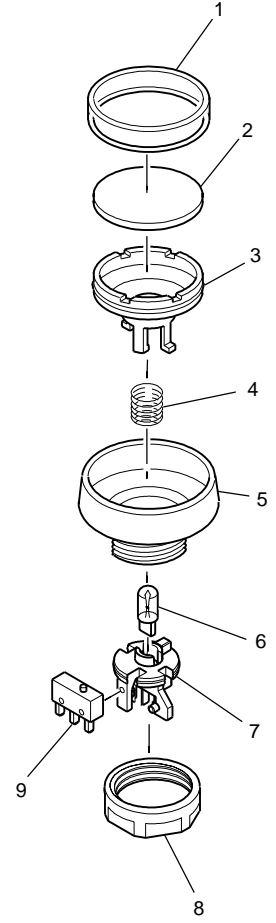

PLAYER PANEL SWITCHES

SQUARE PLAYER PANEL SWITCH DETAIL

ROUND PLAYER PANEL SWITCH DETAIL

00000281-080101

PLAYER PANEL SWITCHES

Fig. No.	Part. No.	Description	Qty.	Fig. No.	Part. No.	Description	Qty.
KIT	917162 02	KIT, NO CHANGE/SERVICE, CHROME, IGT SQ.	1	KIT	915 719 06	SWITCH KIT, ILS, ROUND, GK+, U/R	1
KIT	917 162 03	KIT, NO CHANGE/SERVICE, GOLD, IGT SQ.	1	1	517 005 90	CAP, CLEAR, ROUND, ILS	1
KIT	918 045 00	KIT, CHANGE SW, ILS RED, 1" SQ.	1	ASSY	515 081 XX	ASSEMBLY, LEGEND, ILS, RND	1
KIT	918 045 01	KIT, SERVICE SW, ILS RED, 1" SQ.	1	2	515 156 90	PLATE, LEGEND, BLNK, WHITE, RND, LORENZO	1
KIT	918 045 02	KIT, NO CHANGE/SERVICE, TI GOLD	1	-	515 082 XX	LEGEND, ILS, ROUND	1
KIT	918 045 03	KIT, SERVICE SW, ILS WHITE, 1" SQ	1	ASSY	518 200 00	SWITCH BODY ASSY, ILS, ROUND	1
KIT	918 413 01	KIT, CHANGE SW, ILS RED, 1.0 SQ., SPN	1	3	658 055 90	PLUNGER, SWITCH, ILS, ROUND	1
KIT	918 413 02	KIT, SERVICE SW, ILS RED, 1.0 SQ., SPN	1	4	331 128 90	SPRING, COMPRESSION, .551D X .630L X .025W	1
KIT	915 726 XX	KIT, SWITCHES, I-GAMES, 19 GK+	1	5	516 063 90	SWITCH BODY, ROUND, LORENZO	1
KIT	915 727 XX	KIT, SWITCHES, I-GAMES, 19 GK+	1	6	193 026 90	LAMP, T1, 3/4, 14V, WEDGE, #73	1
KIT	915 718 02	SWITCH KIT, ILS 1" SQUARE	1	ASSY	199 195 00	LAMP SWITCH HOLDER ASSY, LORENZO	1
1	517 202 90	CAP, CLEAR, SQUARE, I.L.	1	7	120 062 90	SOCKET, LAMP/SWTICH HOLDER, I.L.	1
2	515 253 90	PLATE, LEGEND, BLANK, WHITE SQUARE, LORENZO	1	8	661 096 90	NUT, RETAINER, SWITCH, I.L.	1
-	515 009 XX	LEGEND, ILS, SQUARE, CHECKERS	1	9	510 175 90	SWITCH, SNAP, SUBM, PIN PLUNGER	1
-	515 060 XX	LEGEND, ILS, SQUARE	1	KIT	918 814 0X	KIT, BLANK PLATE, 5 SWITCH, 19 GK+ (NOT SHOWN)	1
-	515 060 61	LEGEND, ILS, SQUARE, BET MAX CREDITS	1	-	589 224 0X	PLATE, BLANK, SWITCH PANEL	1
-	515 079 XX	LEGEND, ILS, SQUARE	1	-	439 019 90	WASHER, FENDER, .281 X 1.25 X .062 THK	3
-	515 079 31	LEGEND, ILS, SQUARE, SERVICE	1	-	424 008 99	NUT, KEP, STEEL, 10-32	3
-	515 080 XX	LEGEND, ILS, SQUARE	1	KIT	918 914 00	KIT, SWITCH PANEL ASSEMBLY, CHROME, 19 GK+	1
-	515 080 12	LEGEND, ILS, SQUARE, BET MAX CREDITS	1	KIT	918 914 01	KIT, SWITCH PANEL ASSEMBLY, TIGLD, 19" GK+	1
-	515 298 XX	LEGEND, ILS, SQUARE, FREE FALL	1	11	685 677 00	PANEL, SWITCH, CHROME	1
ASSY	518 194 00	SWITCH BODY ASSEMBLY, ILS, 1" SQUARE	1	11	685 677 01	PANEL, SWITCH, TIGLD	1
3	658 056 90	PLUNGER, SWITCH, SQUARE, I.L.	1	-	424 015 91	NUT, KEP, STEEL, M4	4
4	331 128 90	SPRING, COMPRESSION, .551D X .630L X .025W	1	12	439 019 90	WASHER, FENDER, .281 X 1.25 X .062 THK	1
5	516 085 90	SWITCH BODY, SQUARE, I.L.	1	-	424 008 99	NUT, KEP, STEEL, 10-32	1
6	193 026 90	LAMP, T1, 3/4, 14V, WEDGE, #73	1	13	589 222 0X	PLATE, BLANKING, IGT, SQ SW	1
7	120 062 90	SOCKET, LAMP/SWTICH HOLDER, I.L.	1				
8	661 096 90	NUT, RETAINER, SWITCH, I.L.	1				
9	652 215 90	BEZEL, SWITCH, SQUARE, LORENZO	1				
10	510 175 90	SWITCH, SNAP, SUBM, PIN PLUNGER	1				