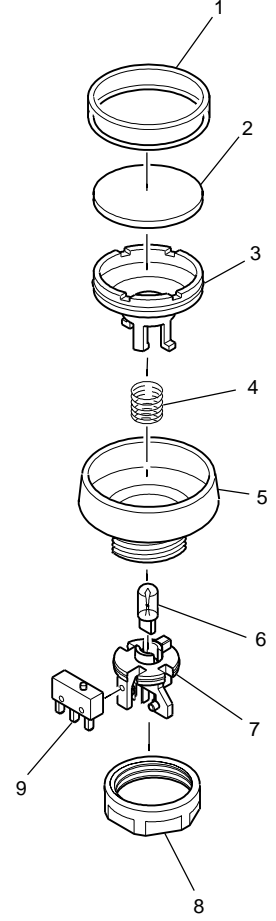

PLAYER PANEL SWITCHES

SQUARE PLAYER PANEL SWITCH DETAIL

ROUND PLAYER PANEL SWITCH DETAIL

00000281-080101

PLAYER PANEL SWITCHES

Fig. No.	Part. No.	Description	Qty.	Fig. No.	Part. No.	Description	Qty.
KIT	917162 02	KIT, NO CHANGE/SERVICE, CHROME, IGT SQ.	1	KIT	915 719 06	SWITCH KIT, ILS, ROUND, GK+, U/R	1
KIT	917 162 03	KIT, NO CHANGE/SERVICE, GOLD, IGT SQ.	1	1	517 005 90	CAP, CLEAR, ROUND, ILS	1
KIT	918 045 00	KIT, CHANGE SW, ILS RED, 1" SQ.	1	ASSY	515 081 XX	ASSEMBLY, LEGEND, ILS, RND	1
KIT	918 045 01	KIT, SERVICE SW, ILS RED, 1" SQ.	1	2	515 156 90	PLATE, LEGEND, BLNK, WHITE, RND, LORENZO	1
KIT	918 045 02	KIT, NO CHANGE/SERVICE, TI GOLD	1	-	515 082 XX	LEGEND, ILS, ROUND	1
KIT	918 045 03	KIT, SERVICE SW, ILS WHITE, 1" SQ	1	ASSY	518 200 00	SWITCH BODY ASSY, ILS, ROUND	1
KIT	918 413 01	KIT, CHANGE SW, ILS RED, 1.0 SQ., SPN	1	3	658 055 90	PLUNGER, SWITCH, ILS, ROUND	1
KIT	918 413 02	KIT, SERVICE SW, ILS RED, 1.0 SQ., SPN	1	4	331 128 90	SPRING, COMPRESSION, .551D X .630L X .025W	1
KIT	915 726 XX	KIT, SWITCHES, I-GAMES, 19 GK+	1	5	516 063 90	SWITCH BODY, ROUND, LORENZO	1
KIT	915 727 XX	KIT, SWITCHES, I-GAMES, 19 GK+	1	6	193 026 90	LAMP, T1, 3/4, 14V, WEDGE, #73	1
KIT	915 718 02	SWITCH KIT, ILS 1" SQUARE	1	ASSY	199 195 00	LAMP SWITCH HOLDER ASSY, LORENZO	1
1	517 202 90	CAP, CLEAR, SQUARE, I.L.	1	7	120 062 90	SOCKET, LAMP/SWTICH HOLDER, I.L.	1
2	515 253 90	PLATE, LEGEND, BLANK, WHITE SQUARE, LORENZO	1	8	661 096 90	NUT, RETAINER, SWITCH, I.L.	1
-	515 009 XX	LEGEND, ILS, SQUARE, CHECKERS	1	9	510 175 90	SWITCH, SNAP, SUBM, PIN PLUNGER	1
-	515 060 XX	LEGEND, ILS, SQUARE	1	KIT	918 814 0X	KIT, BLANK PLATE, 5 SWITCH, 19 GK+ (NOT SHOWN)	1
-	515 060 61	LEGEND, ILS, SQUARE, BET MAX CREDITS	1	-	589 224 0X	PLATE, BLANK, SWITCH PANEL	1
-	515 079 XX	LEGEND, ILS, SQUARE	1	-	439 019 90	WASHER, FENDER, .281 X 1.25 X .062 THK	3
-	515 079 31	LEGEND, ILS, SQUARE, SERVICE	1	-	424 008 99	NUT, KEP, STEEL, 10-32	3
-	515 080 XX	LEGEND, ILS, SQUARE	1	KIT	918 914 00	KIT, SWITCH PANEL ASSEMBLY, CHROME, 19 GK+	1
-	515 080 12	LEGEND, ILS, SQUARE, BET MAX CREDITS	1	KIT	918 914 01	KIT, SWITCH PANEL ASSEMBLY, TIGLD, 19" GK+	1
-	515 298 XX	LEGEND, ILS, SQUARE, FREE FALL	1	11	685 677 00	PANEL, SWITCH, CHROME	1
ASSY	518 194 00	SWITCH BODY ASSEMBLY, ILS, 1" SQUARE	1	11	685 677 01	PANEL, SWITCH, TIGLD	1
3	658 056 90	PLUNGER, SWITCH, SQUARE, I.L.	1	-	424 015 91	NUT, KEP, STEEL, M4	4
4	331 128 90	SPRING, COMPRESSION, .551D X .630L X .025W	1	12	439 019 90	WASHER, FENDER, .281 X 1.25 X .062 THK	1
5	516 085 90	SWITCH BODY, SQUARE, I.L.	1	-	424 008 99	NUT, KEP, STEEL, 10-32	1
6	193 026 90	LAMP, T1, 3/4, 14V, WEDGE, #73	1	13	589 222 0X	PLATE, BLANKING, IGT, SQ SW	1
7	120 062 90	SOCKET, LAMP/SWTICH HOLDER, I.L.	1				
8	661 096 90	NUT, RETAINER, SWITCH, I.L.	1				
9	652 215 90	BEZEL, SWITCH, SQUARE, LORENZO	1				
10	510 175 90	SWITCH, SNAP, SUBM, PIN PLUNGER	1				