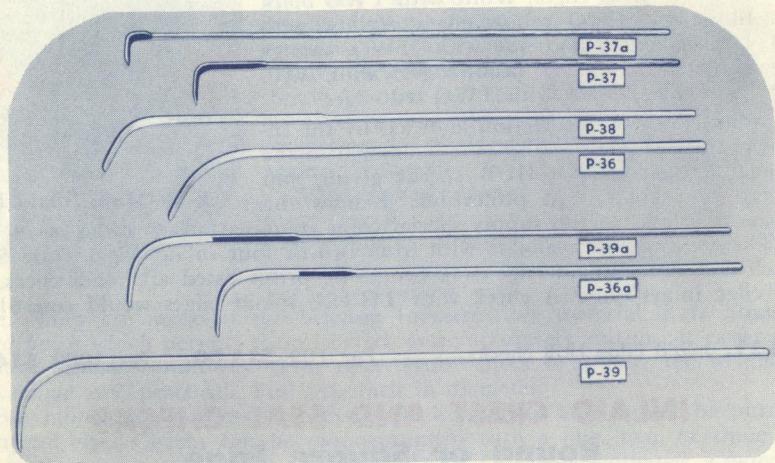

DICE STICKS

Made from selected woods, with a large variety of styles and lengths. Guaranteed not to warp. Lengths range from thirty-six inches to fifty-four inches. We especially recommend our Square Hook Rattan Dice Sticks, with leather covered hooks. These are lightest and most practical sticks obtainable.

- No. P-36A. Laminated Walnut and Maple Dice Stick, 36 inches.....\$5.00
- No. P-36B. Laminated Walnut and Maple Dice Stick, 42 inches..... 5.50
- No. P-36C. Laminated Walnut and Maple Dice Stick, 48 inches..... 6.00
- No. P-37. Square Hook Rattan Dice Stick, 36 inches..... 5.00
- No. P-37A. Square Hook Rattan Dice Stick, 42 inches..... 5.50
- No. P-37B. Square Hook Rattan Dice Stick, 48 inches..... 6.00
- No. P-39A. Special Curved Hook Dice Stick, Laminated Walnut and Maple, 52 inches 6.50
- No. P-39. Hoop End Dice Stick, not illustrated..... 7.50
- Leather Covered Hook Dice Stick, Add to above prices..... 2.00