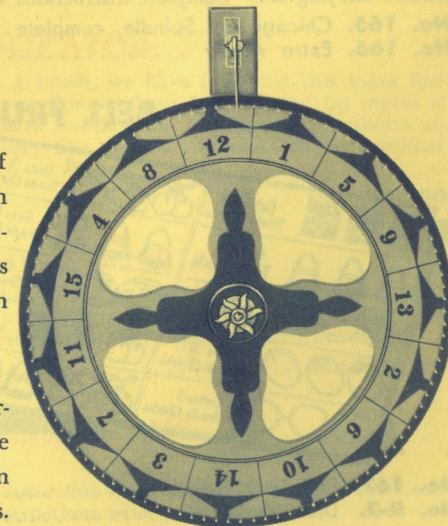

A deposit of 1/2 must be sent with all orders.