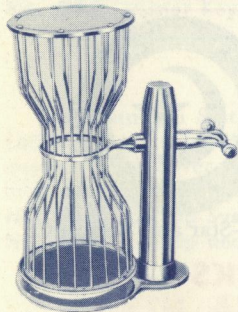

### STANDARD LITTLE NECK CHUCK CAGE

This Cage is 19 inches high, the barrel measuring 7½ inches in diameter, 15½ inches in length, and shaped to insure proper tumbling of the dice. Operated with three 1-inch dice.

No. D-16. Standard Little Chuck Cage...Each \$75.00

No. X-10. Chuck Luck Layout, Nunap Cloth, size 18x46 inches .....Each 10.00

No. D-8. Chuck Luck Dice, any color, 1-inch in size, set of 3.....Per Set 6.00

### SMALL LITTLE NECK CHUCK CAGE

This practical Cage is made of brass, 11 inches high, barrel 4½ inches in diameter, 10½ inches long. Operates with ¾-inch or ⅝-inch dice.

No. D-20. Small Little Neck Chuck Luck Cage..Each \$35.00