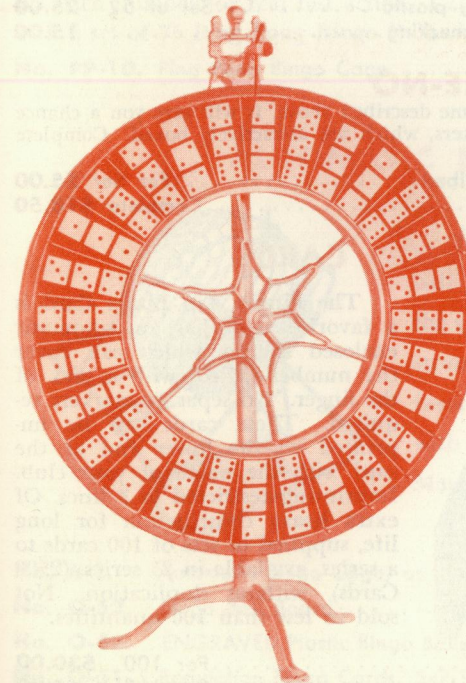

DOUBLE DUTY CHUCK WHEEL

This Wheel is 20 inches in diameter, mounted on a cast aluminum standard, and is perfectly balanced. Tripod can be removed and wheel mounted on the wall. We make two styles of this wheel, one is a single side showing the game Chuck Luck. The other is a two sided wheel showing Chuck Luck and 8 space P.C. Set-up 30, 50, 100. We make specials to order. Write for information.

No. 945. Double Duty Chuck Wheel .....Each $65.00

No. 946. Chuck Luck and P.C. Wheel, Each 75.00

No. X-10. Chuck Luck Layout, Nunap Cloth, 18x46 inches ..Each 10.00

No. X-10A. 1 to 8 Layout, Nunap Cloth, 18x46 inches ..Each 10.00

A deposit of ½ must be sent with all orders.