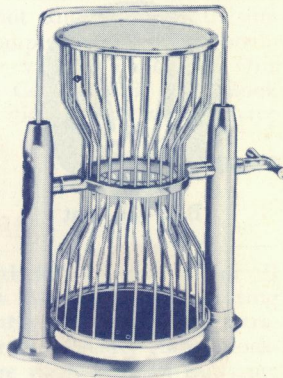

### STANDARD LITTLE NECK CHUCK CAGE

This Cage is 19 inches high, the barrel measuring 7½ inches in diameter, 15½ inches in length, and shaped to insure proper tumbling of the dice. Operated with three 1-inch dice.

### SMALL LITTLE NECK CHUCK CAGE

This practical Cage is made of brass, 11 inches high, barrel 4½ inches in diameter, 10½ inches long. Operates with ¾-inch or ⅝-inch dice.

No. D-20. Small Little Neck Chuck Luck Cage..Each \$35.00

### DOUBLE DUTY CHUCK WHEEL

This Wheel is 20 inches in diameter, mounted on a cast aluminum standard, and is perfectly balanced. Tripod can be removed and wheel mounted on the wall. We make two styles of this wheel, one is a single side showing the game Chuck Luck. The other is a two sided wheel showing Chuck Luck and 8 space P.C. Set-up 30, 50, 100. We make specials to order. Write for information.