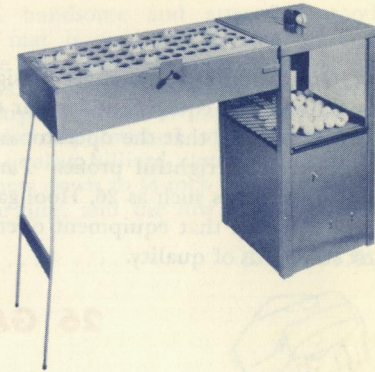

### FINGER-TIP BINGO CARDS

The Finger Tip Bingo Card is a favorite as it has an automatic enclosed shutter which can cover the number called, with a flick of the finger. No separate markers required. These cards can be imprinted on the lower end of the card with the name of your club. Imprinting restricted to 3 lines. Of extra heavy construction for long life, supplied in sets of 100 cards to a series, available in 25 series (2500 Cards) without duplication. Not sold in less than 100 quantities.

### REGULATION BINGO EQUIPMENT

We offer many sizes and styles in Bingo Equipment. Illustrated is the brand new type Lightning Electric Bingo Blower. Has a cool running motor for AC or DC operation. Quiet performance. Fast action mixes the balls in full view of the audience. Complete with a fine silk screened master board and complete set of balls. Dimensions only 16" wide, 32" high, 46" long. Weighs 54 lbs. There is a ONE YEAR unconditional manufacturers guarantee on this unit.