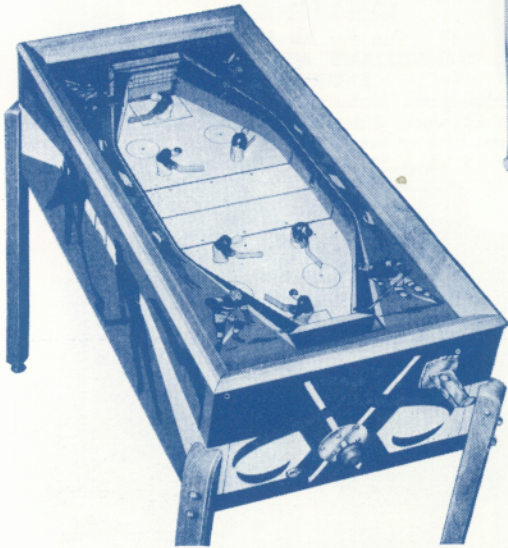

JACK RABBIT
— \$95.00 —

All Used Machines Thoroughly Reconditioned and Sprayed— JUST LIKE NEW! Immediate Delivery

**SKEE BALLS — BOWLING
BALL ROLLING — HOCKEYS**

Console Type 6 ft. Skee Balls	95.00
Evans Ski-Ball or Barrell Roll with 10 Strike Mannequins	Ea. 75.00
Evans in the Barrel	95.00
Exhibit Bowling Alley (Console Type)	75.00
Eight-Ball Rolldown	95.00
Flash Bowler (Skee Ball)	95.00
Gottlieb Skiballette	75.00
Midget Skee Ball Chicoin—Ill.....	175.00
Philadelphia Tobogan Skee Ball	Write
Scientific Skee Ball	Write
Skee-Balls 6 ft. or 8 ft.	85.00
Superoll Skee Ball — Ill.	85.00
Ten Strike — Ill.	95.00

**EXHIBIT ELECTRIC
HOCKEY**

Competitive play; with
flippers to bat ball into
competitors goal.
— \$90.00 —

**Chicago Coin
Midget
Skee Ball
— \$175.00 —**

Goalee Chicoin.....\$95.00

**United Team
Hockey Two-Player
— \$85.00 —**

**Bolascor
\$125.00**

**ROLASCOR
\$95.00
Console Type,
6 ft. Skee Ball**

**All Star Hockey
Chicoin.....\$75.00**

— \$85.00 —

Good for
Arcades,
Beaches,
Army Camps,
Carnivals, Parks,
Sportlands,
Summer Resorts.