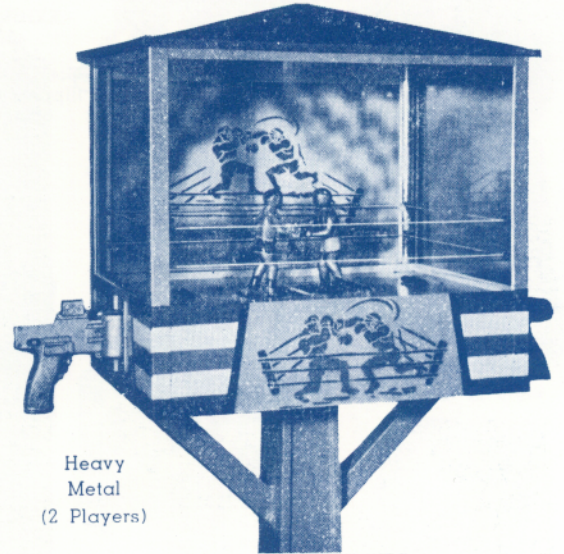

New kiddie game featuring an electrically operated bulldozer at work. Sidewalk Engineer was unveiled for the first time at the show.
48" x 28" x 54" high — New — 245.00

K.O. CHAMP — Write

EXHIBIT HI-BALL Manual operated Five ball bounce game. A smart rap on the tossing lever shoots a ball through a series of rings. Score shows on each ring. 26x20.....70.00