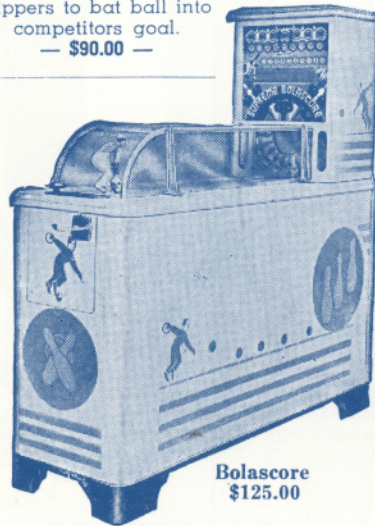

JACK RABBIT
— \$95.00 —

All Used Machines Thoroughly Reconditioned and Sprayed— JUST LIKE NEW! Immediate Delivery

**SKEE BALLS — BOWLING
BALL ROLLING — HOCKEYS**

Console Type 6 ft. Skee Balls	95.00
Evans Ski-Ball or Barrell Roll with 10 Strike Mannequins	Ea. 75.00
Evans in the Barrel	95.00
Exhibit Bowling Alley (Console Type)	75.00
Eight-Ball Rolldown	95.00
Flash Bowler (Skee Ball)	95.00
Gottlieb Skiballette	75.00
Midget Skee Ball Chicoin—Ill.....	175.00
Philadelphia Tobogan Skee Ball	Write
Scientific Skee Ball	Write
Skee-Balls 6 ft. or 8 ft.	85.00
Superoll Skee Ball — Ill.	85.00
Ten Strike — Ill.	95.00

**EXHIBIT ELECTRIC
HOCKEY**

Competitive play; with
flippers to bat ball into
competitors goal.
— \$90.00 —

**Chicago Coin
Midget
Skee Ball
— \$175.00 —**

Goalee Chicoin.....\$95.00

**United Team
Hockey Two-Player
— \$85.00 —**

**Bolascor
\$125.00**

**ROLASCOR
\$95.00
Console Type,
6 ft. Skee Ball**

**All Star Hockey
Chicoin.....\$75.00**

— \$85.00 —

Good for
Arcades,
Beaches,
Army Camps,
Carnivals, Parks,
Sportlands,
Summer Resorts.