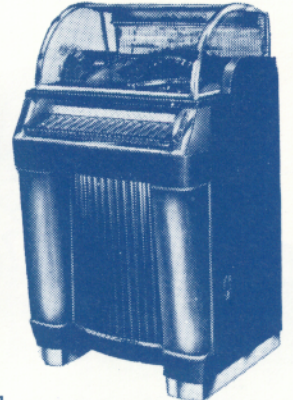

ROCK-OLA 1448
120 sel. - crated
H. 59" - W. 34"
D. 34"
Wt. 395 lbs.

ROCK-OLA COMET 1438
120 selections
W. 29 $\frac{7}{8}$ "-D. 26 $\frac{3}{4}$ "-H. 53 $\frac{1}{8}$ "
Wt. 320 lbs. Crated 370 lbs.