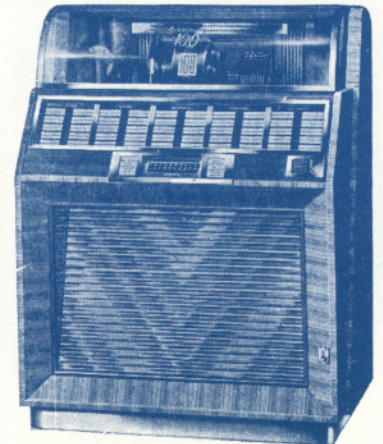

MUSIC MACHINES

WURLITZER 1600A
Model 1600-9 Specifications same as 1650-A except the following:
Record Changer: Provides 48 selection from 10" or 7" records, with quick change feature.

Ask for price on music machines not shown in this catalog.

AMI D-80
40 records/
80 selections
H. 60" W. 30" D. 26"
Nt. Wt. 265 lbs.
Ship. Wt. 372 lbs.

ROK-OLA 1436
60 records/
120 selections
45 RPM
Nt. Wt. 365 lbs.
Ship. wt. 480 lbs.

PHONOGRAPH BUYERS . . . SPECIAL ATTENTION!

Coin Equipment can be changed to accept YOUR COINS at a slight extra charge. (Please be sure to specify!)

All machines operate on standard 110 Volt 60 Cycle AC Current. Some models can be adapted to local current by adding 50 cycle gears and step-down transformer at slight extra charge.

SEEBURG M100C
SEEBURG HI FIDELITY 1954

PHONOGRAPHS (Juke Boxes)

All makes
All models
A.M.I.
SEEBURG

WURLITZER

ROCKOLA

etc.
Parts and
supplies
- Write -