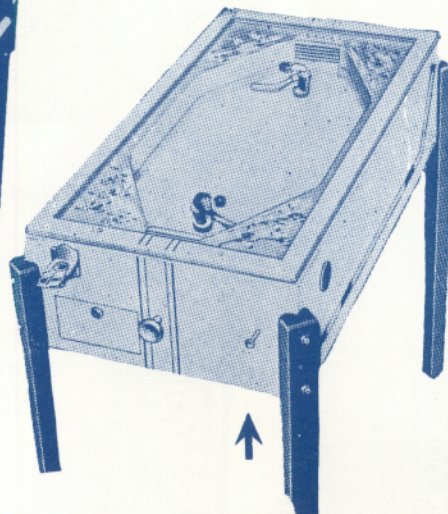

**Bolascor
\$125.00**

**ROLASCOR
\$95.00
Console Type,
6 ft. Skee Ball**

**All Star Hockey
Chicoin.....\$75.00**

— \$85.00 —

Good for
Arcades,
Beaches,
Army Camps,
Carnivals, Parks,
Sportlands,
Summer Resorts.

Tom Tom\$95.00
5-Ft. Console Skee
Alley with Barrel Roll,
plunger, metal balls.
Light-up backboard
scoring. 2x4x5.

**HOCKEY
Two Player.
Mutoscope.
Seeburg,
or Console Model
— \$75.00 —**

TEN STRIKE — \$95.00