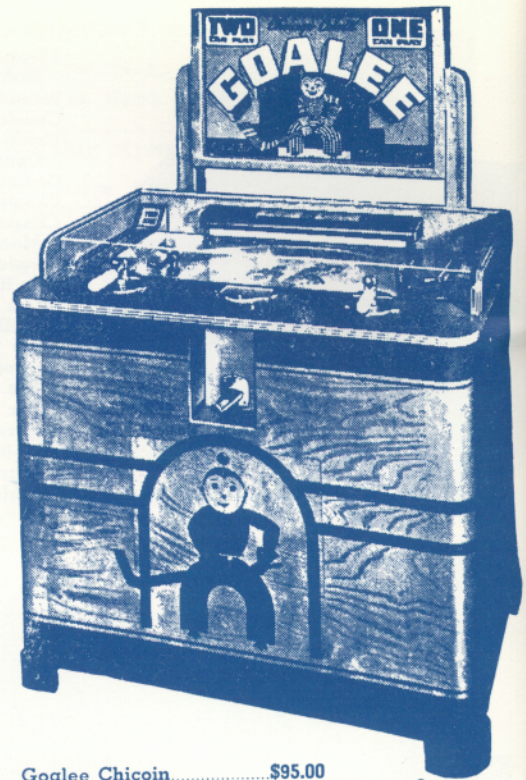

Goalee Chicoin.....$95.00