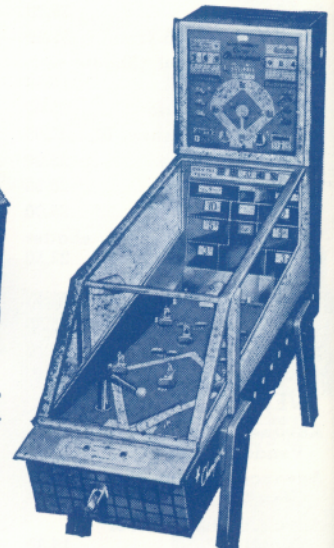

1955 Genco Champion Baseball.
Players actually hit high fly balls. 80"L. 25"W. 78"H.
New — 450.00

BALLY HEAVY HITTER — \$75.00

BALLY BIG INNING — 125.00

CHICAGO COINS SIX PLAYER BASEBALL — 125.00

Distributors for the Leading Manufacturers