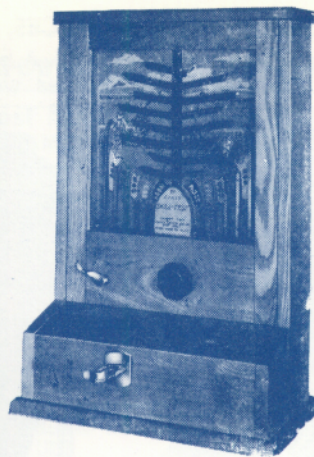

Skill Test Groetchen $49.00