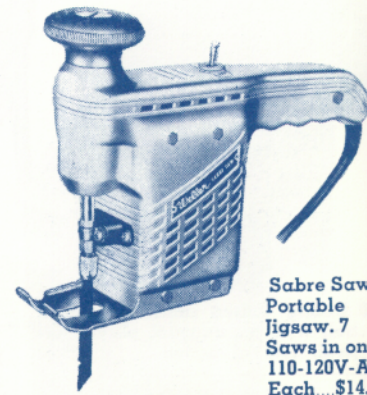

**Sabre Saw
Portable
Jigsaw. 7
Saws in one
110-120V-AC
Each...$14.50**

WE ARE KNOWN AS THE HOUSE OF A MILLION PARTS AND A LARGE VARIETY OF MACHINES. SPACE DOES NOT PERMIT FULL AND EXHAUSTIVE LISTING OF EACH ITEM IN OUR STOCK. WE INVITE YOUR INQUIRY FOR NEEDS NOT HEREIN COVERED ON HAND A 32 PAGE ILLUSTRATED CATALOG OF COIN MACHINE PARTS AND SUPPLIES (PRICES THEREIN OUTDATED).