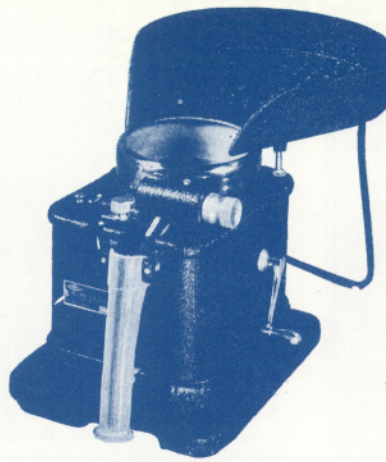

**KLOPP PORTABLE
COIN COUNTERS;**

Klopp Model D $212.00
Manual. Reset register.
14 lbs. weight. Pennies,
Nickels, dimes and
quarters.

Klopp Electric Model
DE $300.00
Motor Driven. 28 lbs. Other
features as for Model D.

Kirk "Guess Your Weight",
Peerless, and other Scales
in stock.